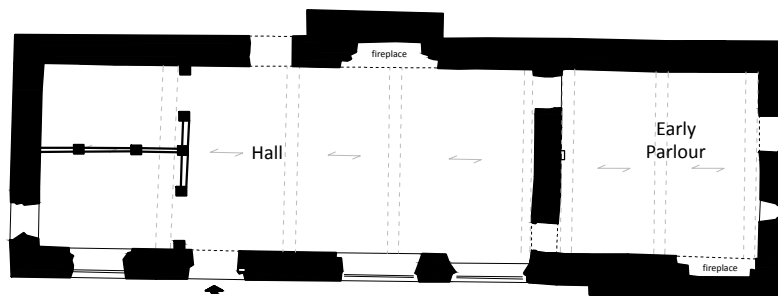

Old Plas, Llantwit Major

Phase Plans

NPRN: 19521

NGR: SS 9660 6902

Ross Cook, September 2013

Period II

Period III

Period IV