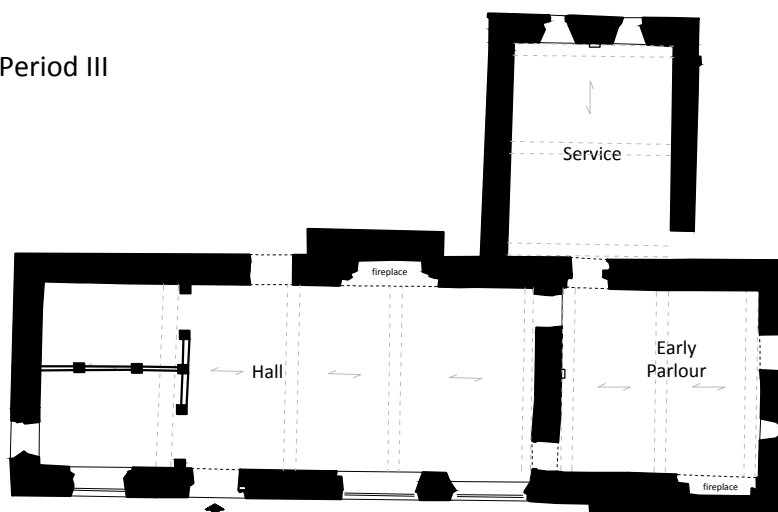

Old Plas, Llantwit Major

Phase Plans

NPRN: 19521

NGR: SS 9660 6902

Ross Cook, September 2013

Period II

Period III

Period IV