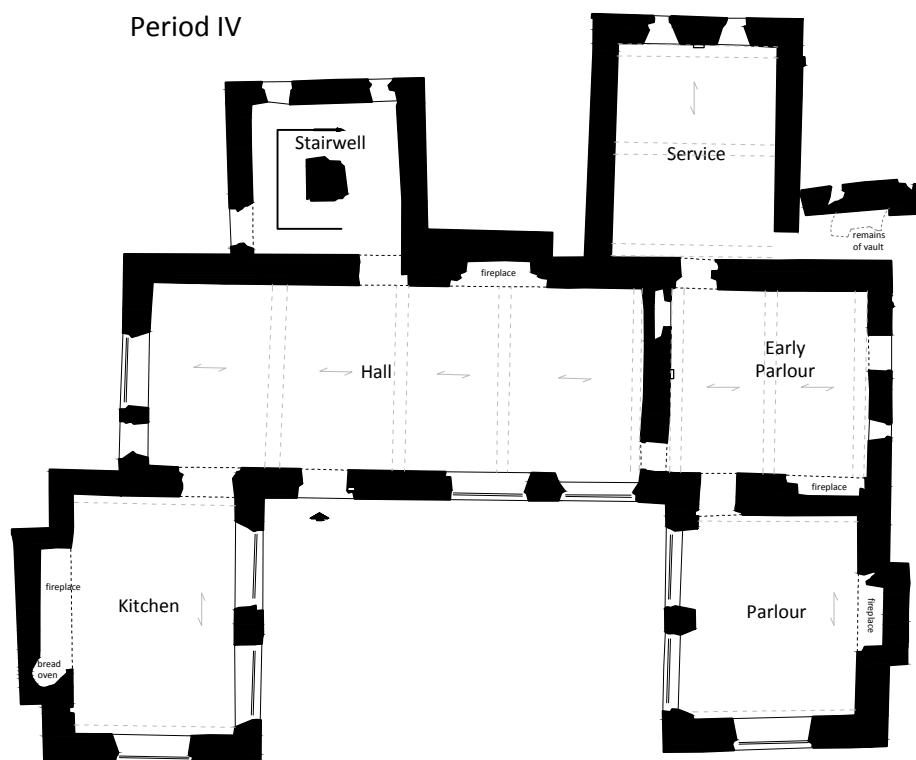

Old Plas, Llantwit Major

Phase Plans

NPRN: 19521

NGR: SS 9660 6902

Ross Cook, September 2013

Period II

Period III

Period IV

Period V