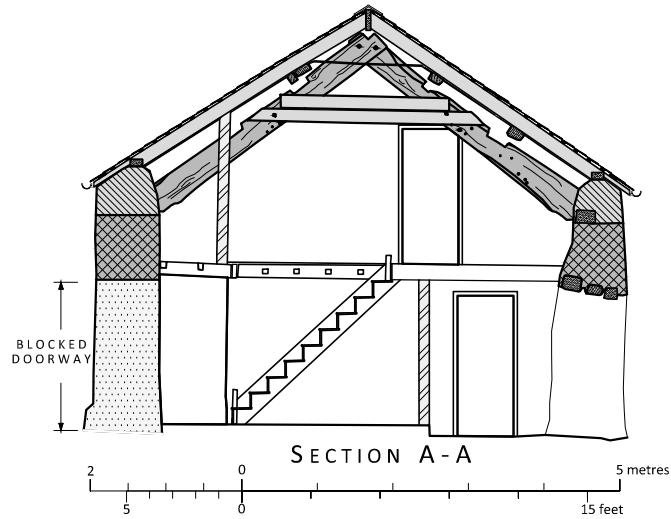

# Hafodruffydd-uchaf, Beddgelert

Ground Floor and Section, Print Scale 1:200 at A4

NPRN: 406475

NGR: SH568496

Surveyed: Ross Cook, 15th November 2013

- T = Truss
-  1531-46\*
-  18th century
-  19th century

\* date obtained through dendrochronology