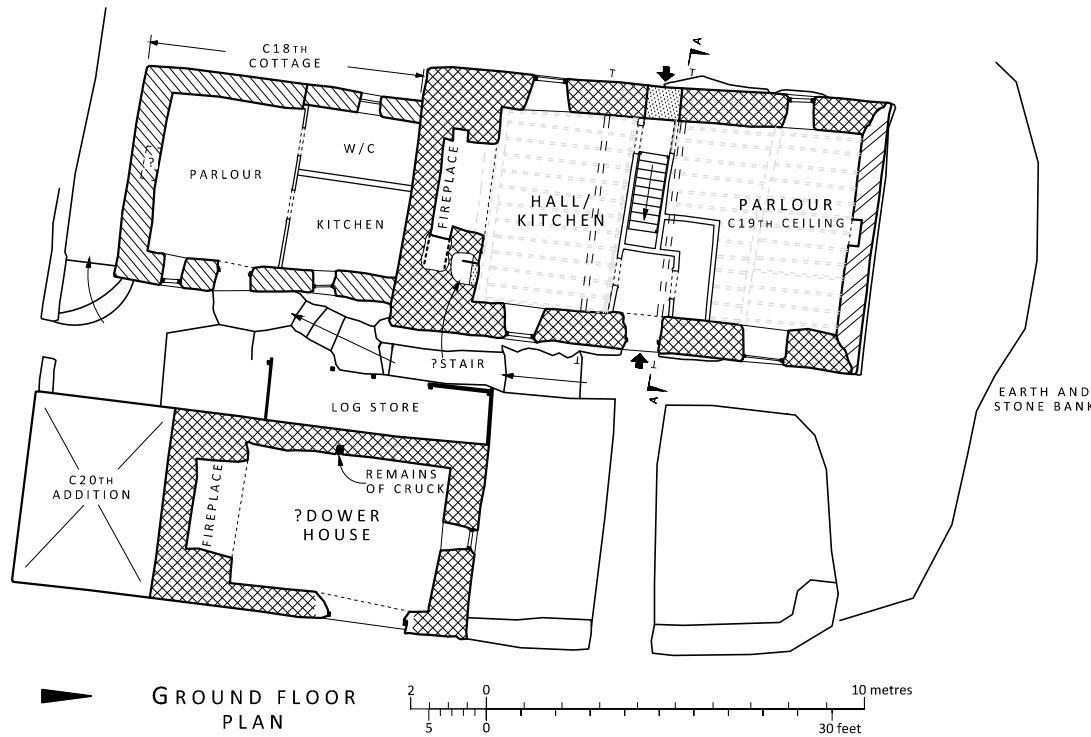

# Hafodruffydd-uchaf, Beddgelert

Ground Floor and Section, Print Scale 1:200 at A4

NPRN: 406475

NGR: SH568496

Surveyed: Ross Cook, 15th November 2013

- T = Truss
-  1531-46\*
-  18th century
-  19th century

\* date obtained through dendrochronology