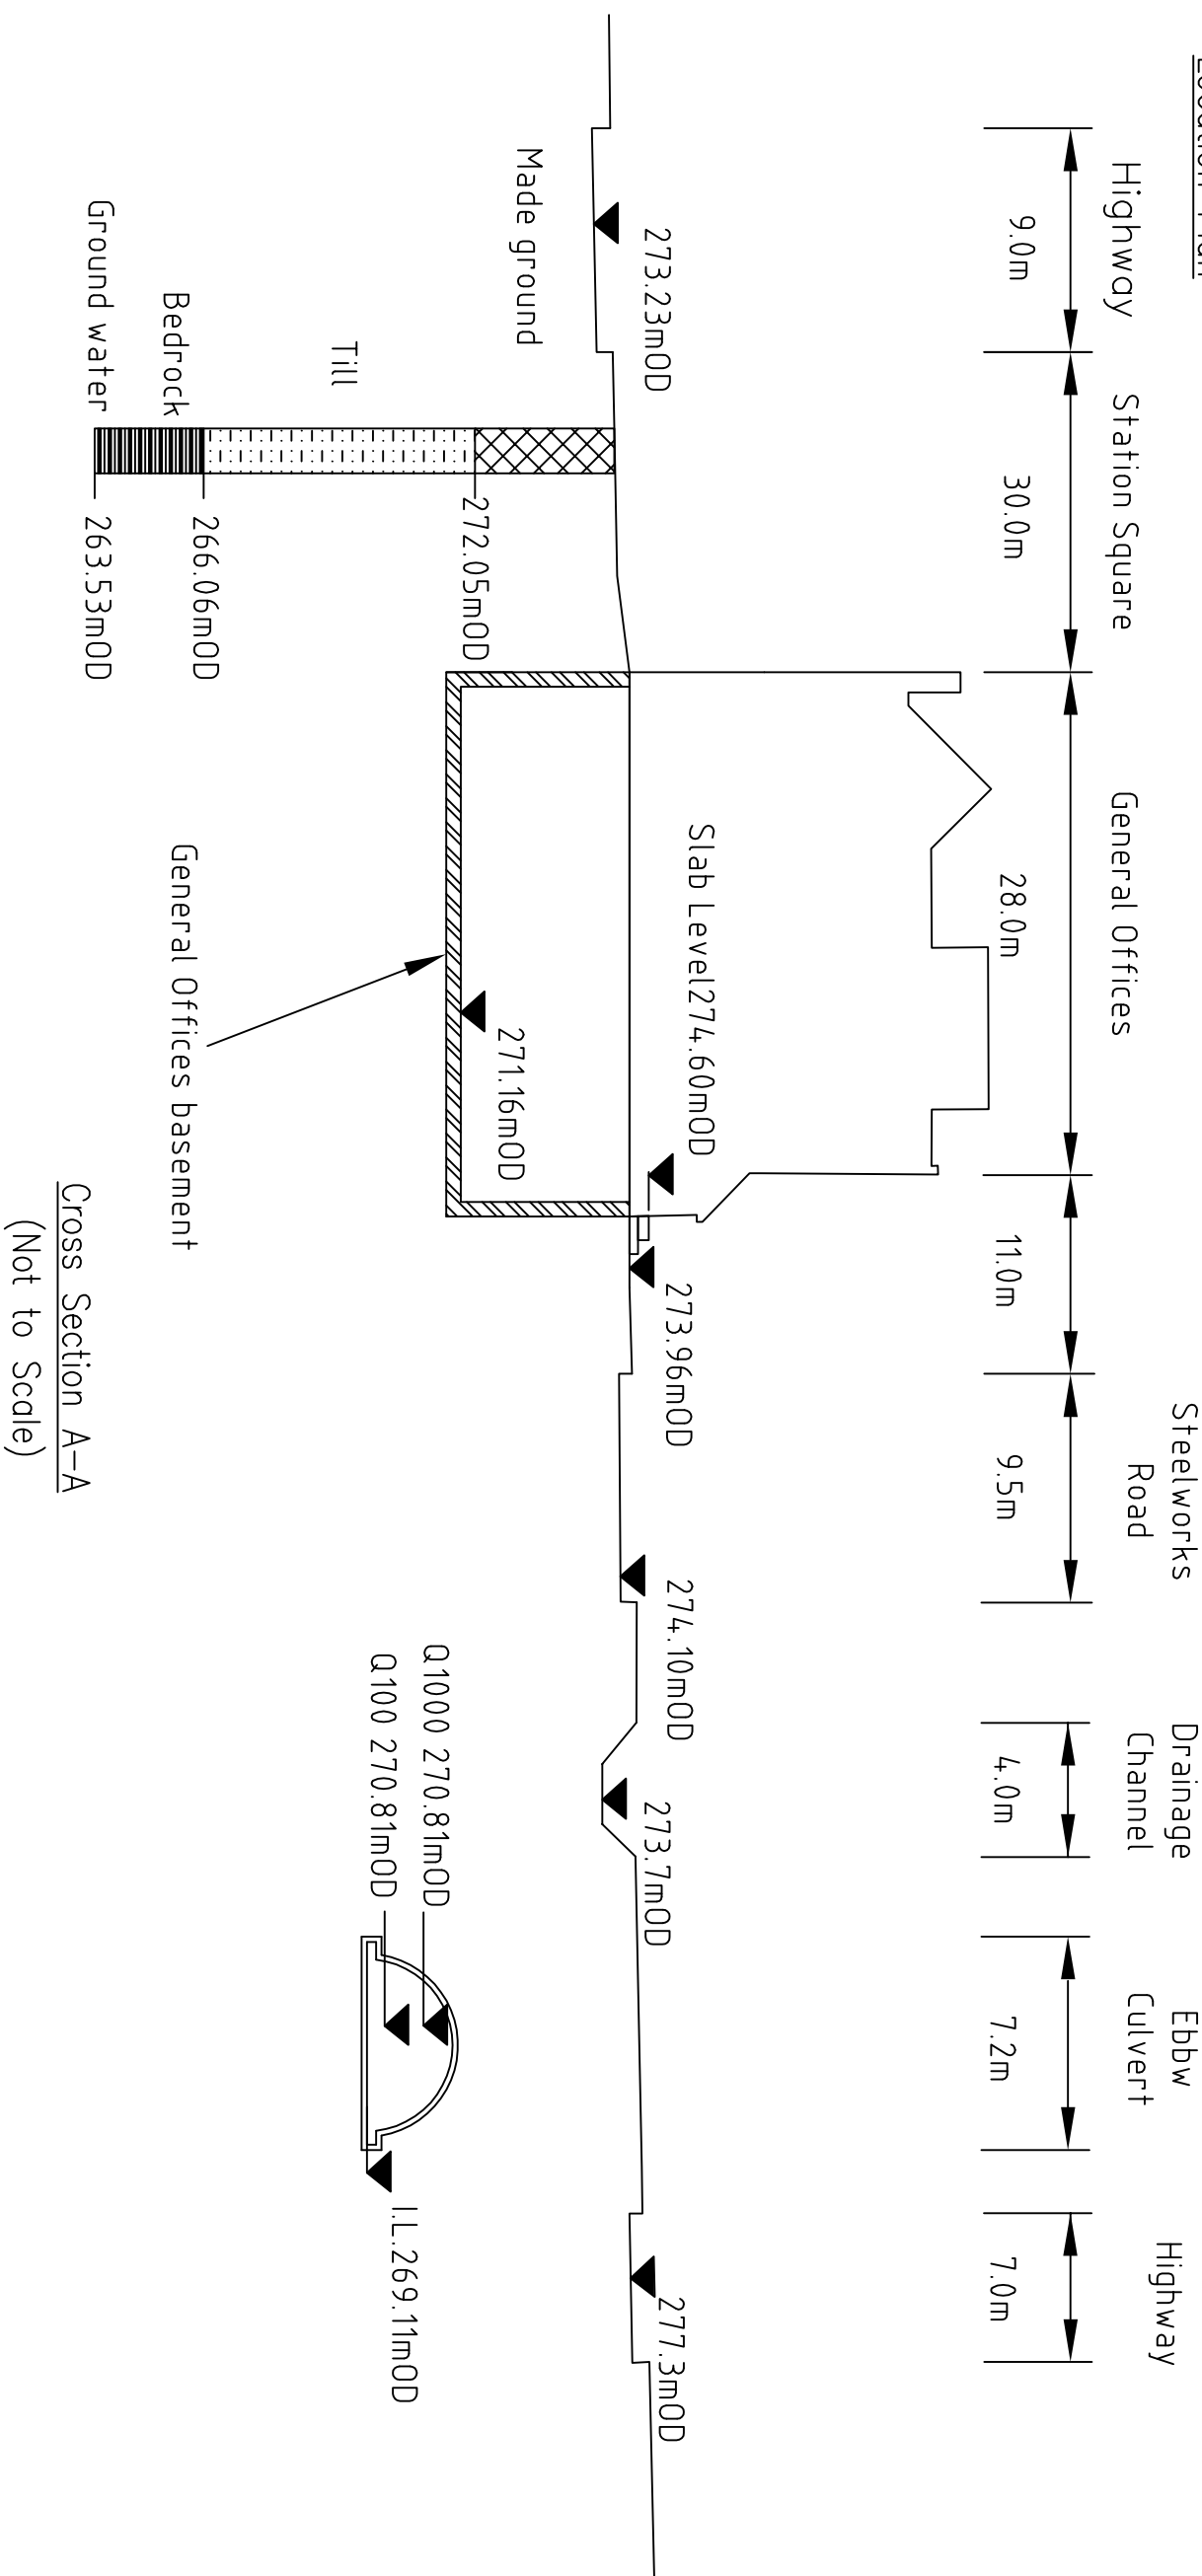

Location Plan

**INFORMATION**

<b>Halcrow Group Limited</b> One Kingsway, Cardiff CF10 3JN Tel: +44 (0)303 2072 0880 Email: info@halcrow.com www.halcrow.com		<b>Client</b>  <b>BLAENAU GWENT COUNTY BOROUGH COUNCIL</b> Cynnyr Bwrdd Gwent County Borough Council		<b>THE WORKS: EBBW VALE - MAIN STREET NORTH</b>  YR UNIEDD EUROPEAID EGYDD EQUAL EUROPEAN UNION ESF YR UNIEDD EUROPEAID EGYDD EQUAL EUROPEAN UNION ESF Unionist Cymdeithas Cymru Welsh Society of Wales	
<b>Drawing</b> GENERAL OFFICES CROSS SECTION A-A		Drawn by: ARN Checked by: BS Approved by: JAP Drawing No: PO/FEVD/PLOT1A/FRA008 Drawing Scale: Sept 2008		Date: Sept 2008 Date: Sept 2008 Date: Sept 2008 Revision: -	