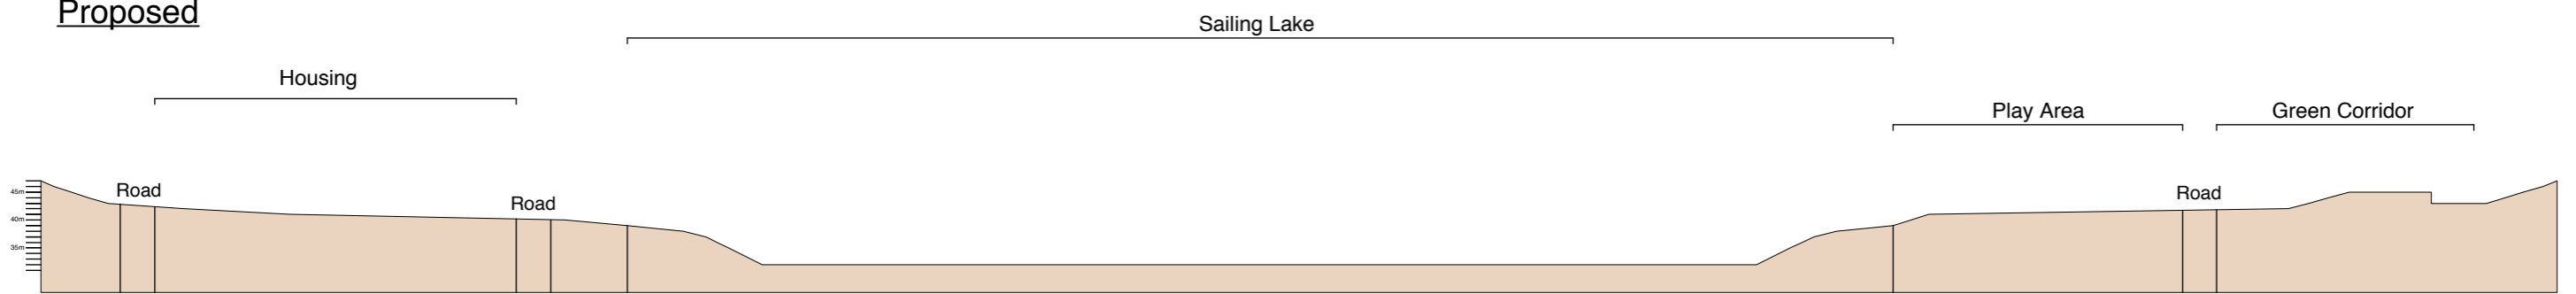

Current

Proposed

Current & Proposed

Llanishen Water, Cardiff
Cut and Fill Sections

Western Power Distribution Ltd.

www.pegasuspg.co.uk
Team AM/JI/BD/DT/SW
28th February 2011

YOR1697_LB26