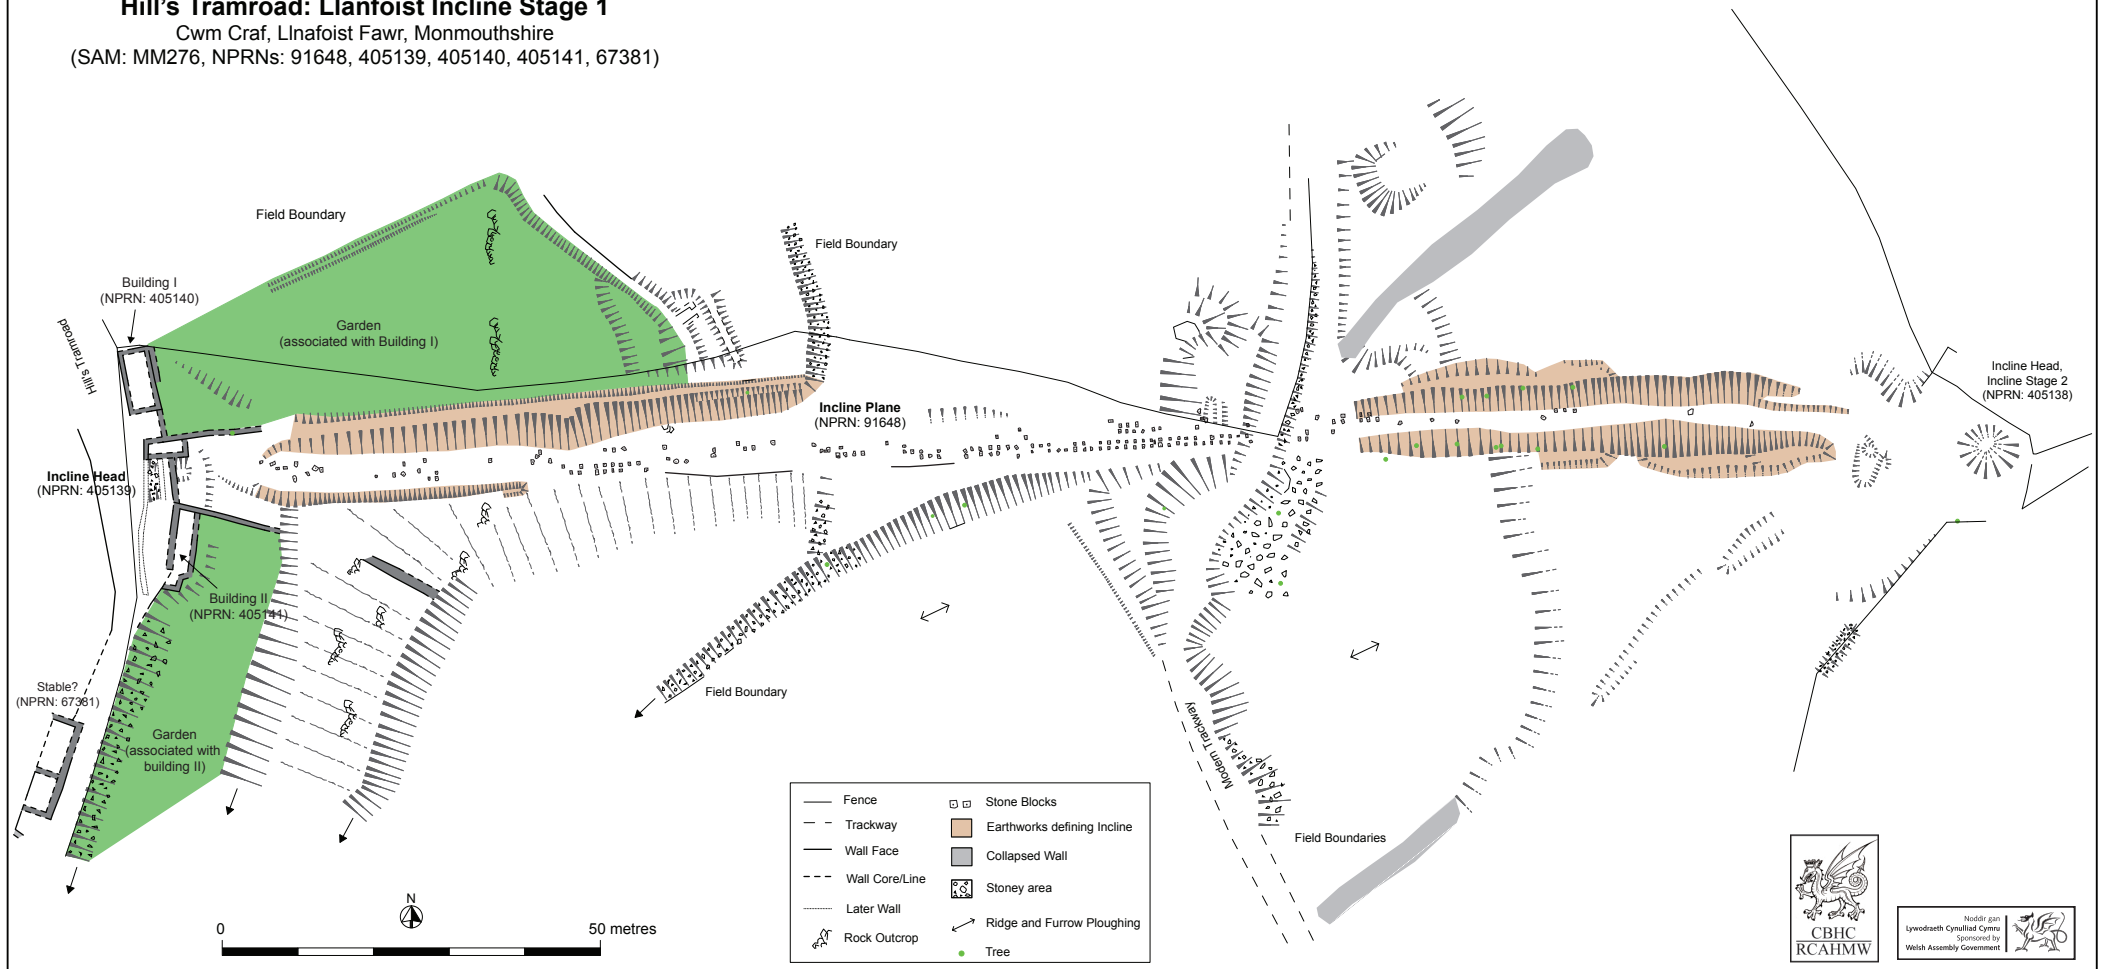

# Hill's Tramroad: Llanfoist Incline Stage 1

Cwm Craf, Llanfoist Fawr, Monmouthshire  
 (SAM: MM276, NPRNs: 91648, 405139, 405140, 405141, 67381)

Neidder gan  
 Lywodraeth Cymruall Cymru  
 Sponsored by  
 Welsh Assembly Government