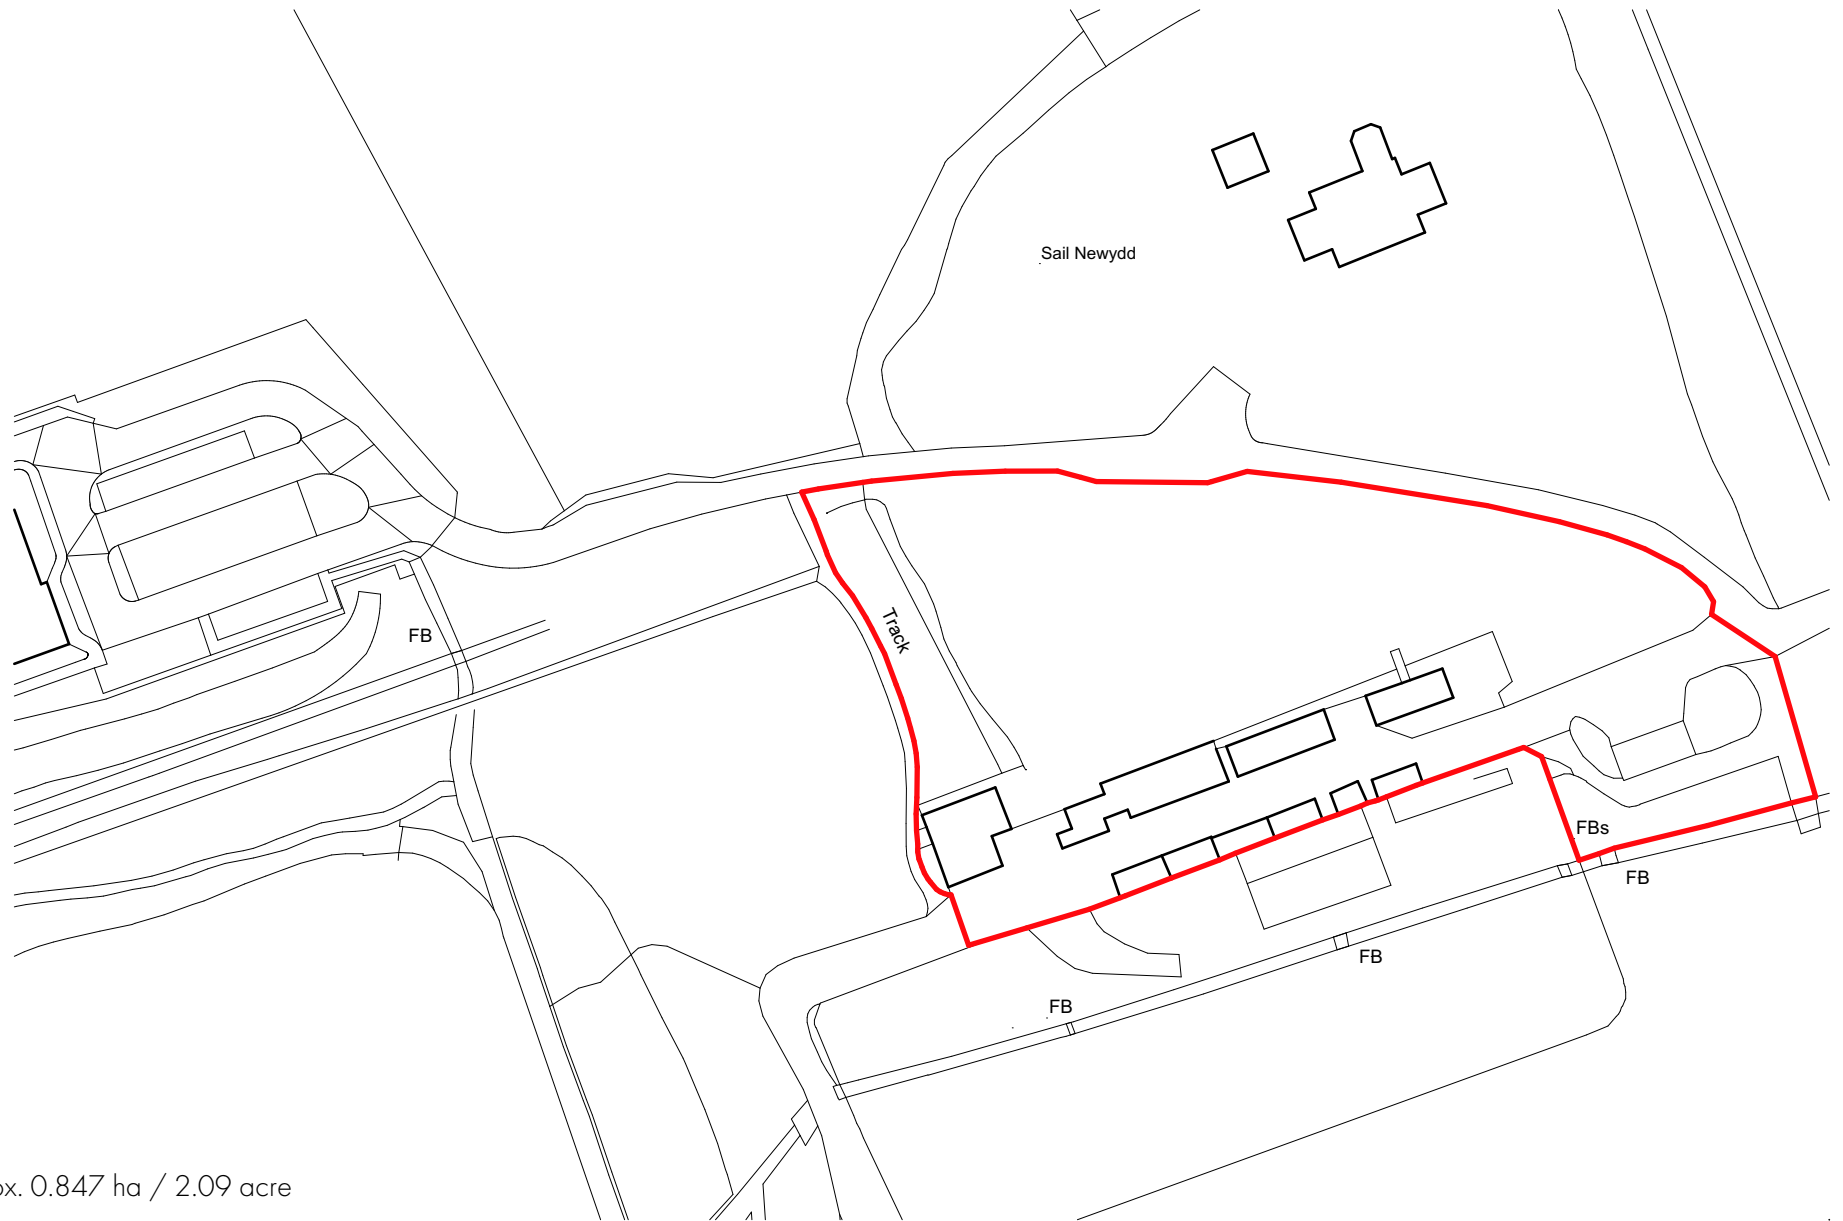

PLANNING

Site Area - Approx. 0.847 ha / 2.09 acre

Hensol Gardens Mews, Vale Resort, Hensol for Hensol Castle Developments Limited

SCHEME DESIGN: Site Location Plan

Hensol Gardens Mews, Vale Resort, Hensol for Hensol Castle Developments Limited

2240-100/A: Site Location Plan

1:1250 at A4 . Aug '17 . AH

T 01656 656267

E mail@spring-consultancy.co.uk

W spring-consultancy.co.uk