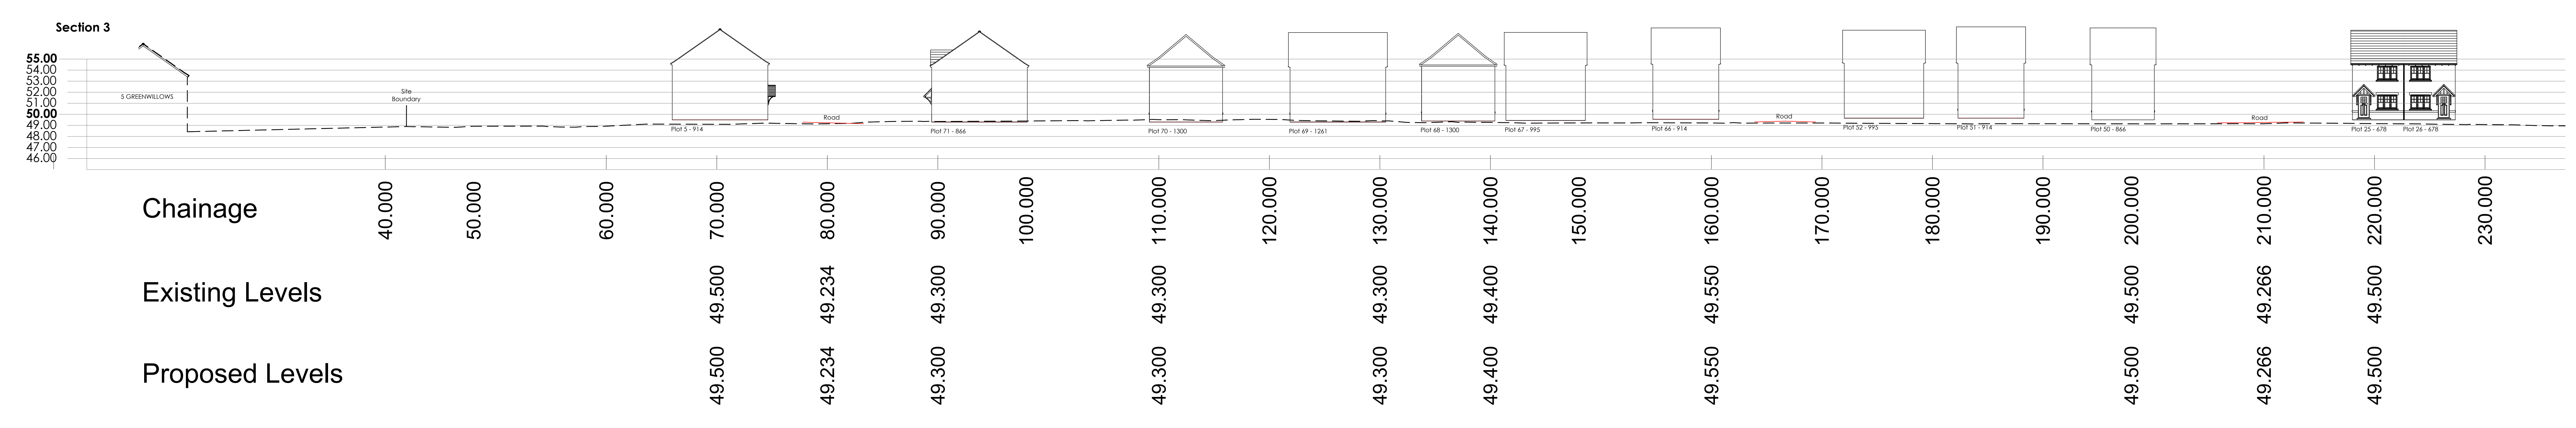

LLANTARNAM PRIMARY SCHOOL, CROESWEN, OAKFIELD, CWMBRAN.

Revision	Date	Amendment

Development	LLANTARNAM PRIMARY SCHOOL
Location	CROESWEN, OAKFIELD, CWMBRAN
Planning Name	
Drawing Title	PROPOSED STREET SCENES
Drawing Number	TARN-15-04-08
Revision	
Drawn By	PVCT/ULI
Checked By	