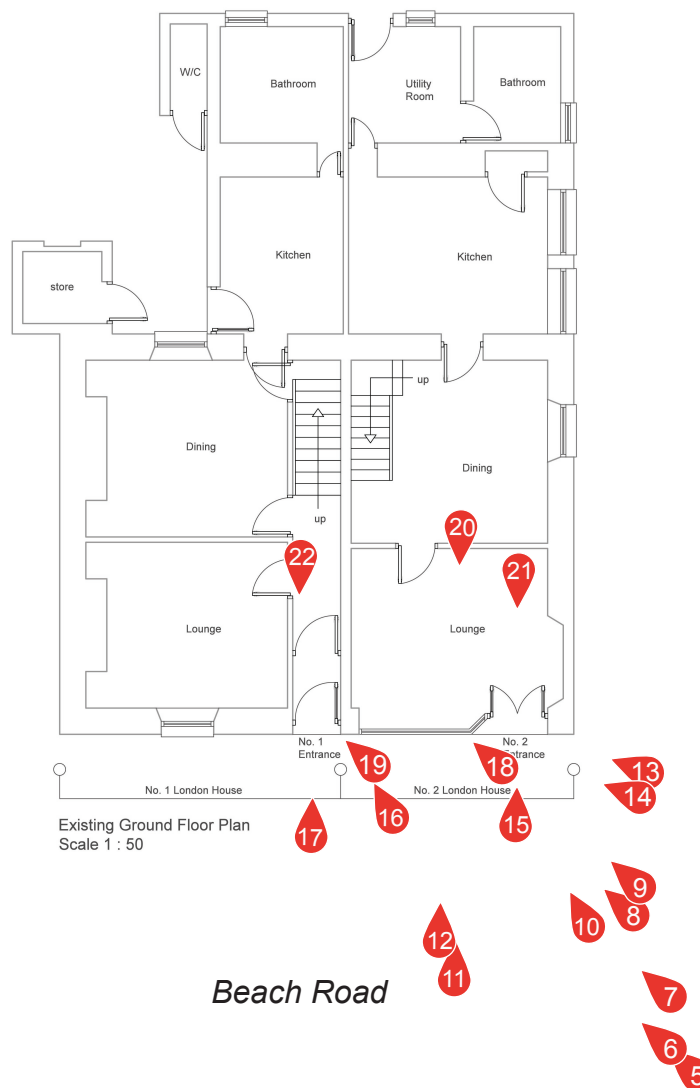

Legend

 Direction of photo

Project Title: London House, Beach Road, Penclawdd, Swansea	
Date: May 9th 2019	Approx. Scale (@ A4):
Drawn by:	Drawing No.:

Figure 6.
Photo Index Plan