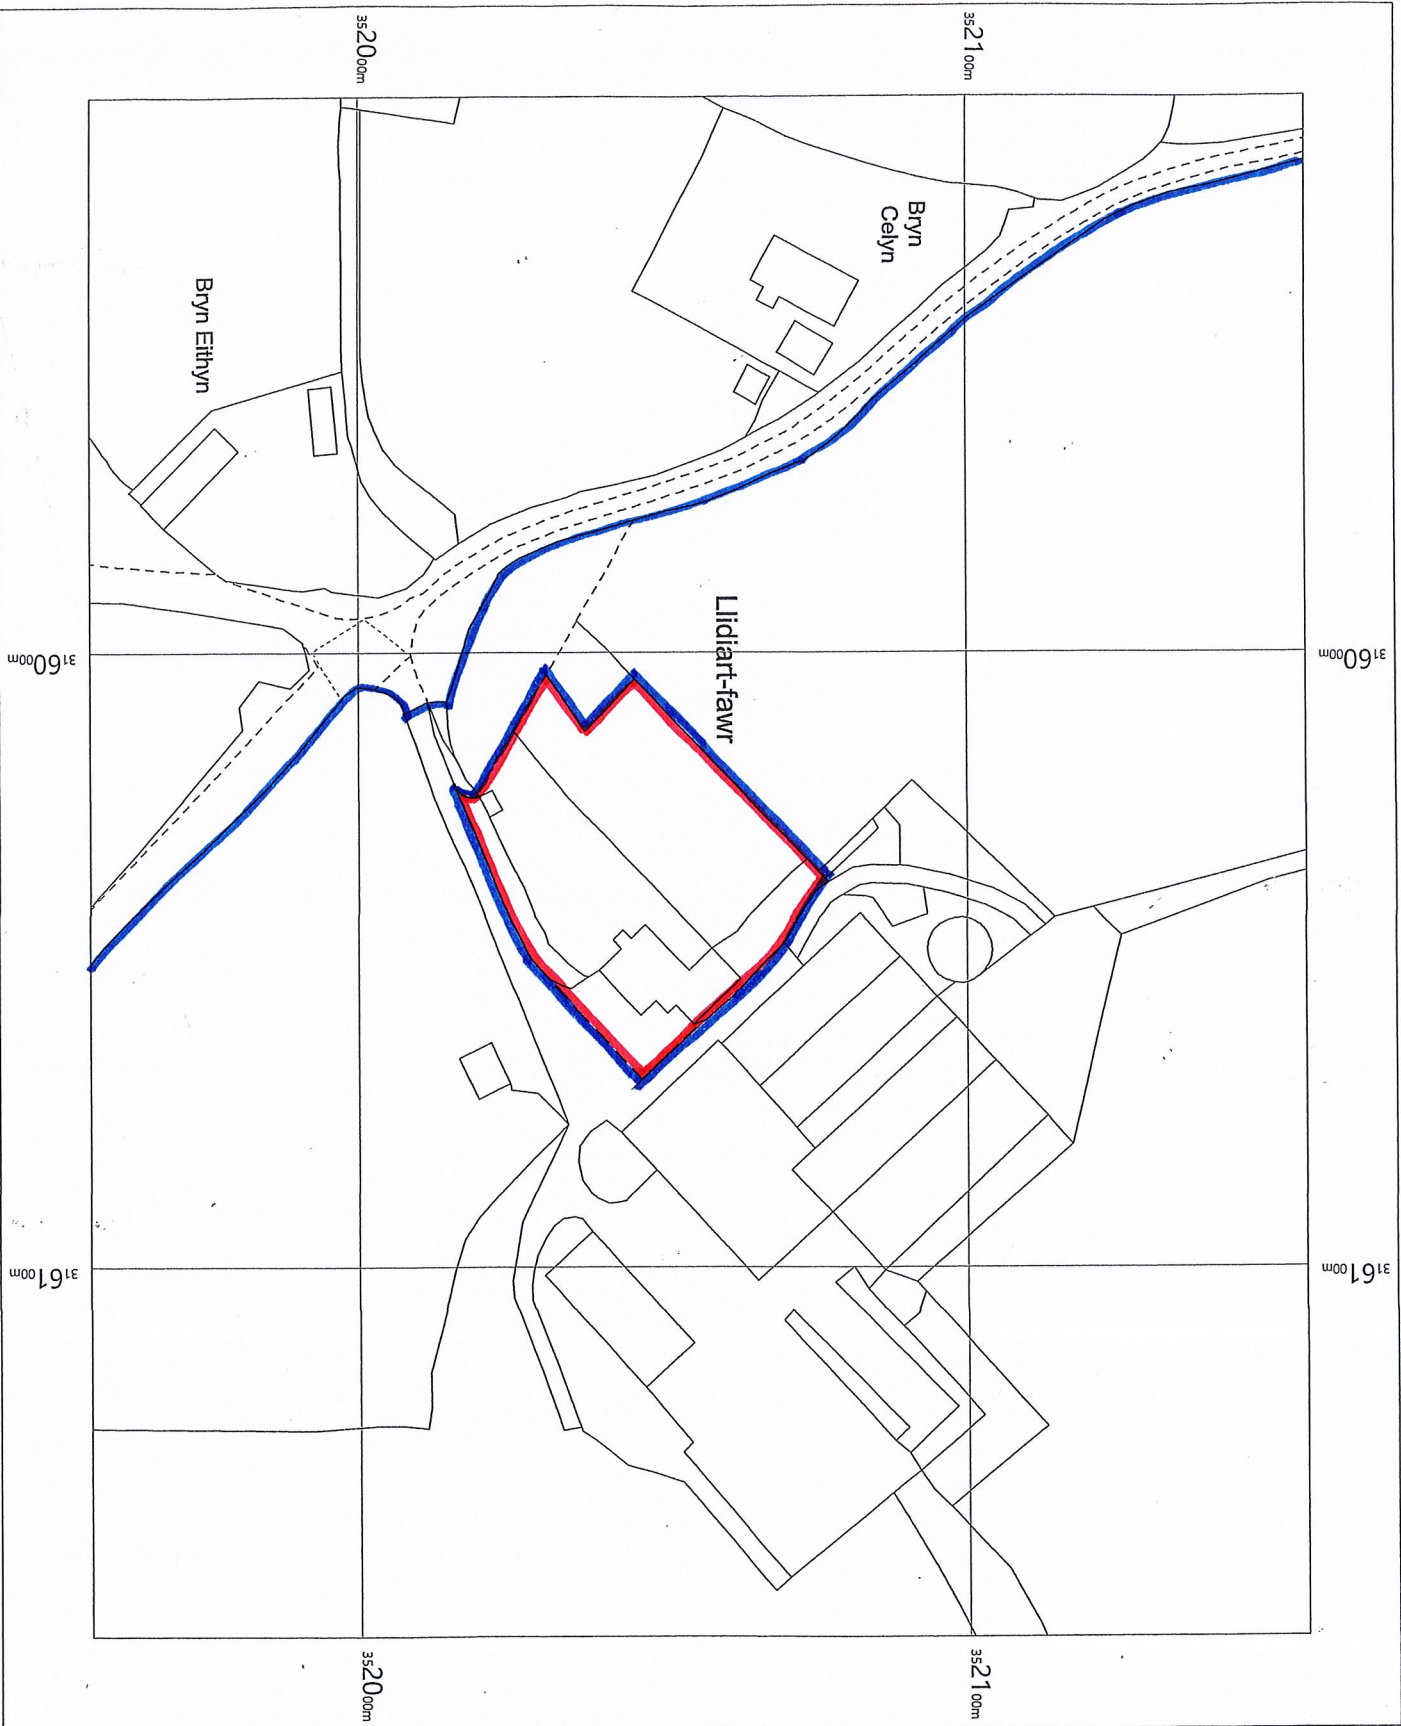

Lidiart Fawr, Pentreceilyn

Plan Ref. 07771/LP

OS MasterMap 1250/2500/10000  
scale  
Tuesday, May 29, 2018, 10:00 AM  
CM-00715534  
[www.centremapslive.co.uk](http://www.centremapslive.co.uk)

1:1250 scale print at A4, Centre:  
316035 E, 352056 N  
©Crown Copyright Ordnance  
Survey. Licence no. 100019980