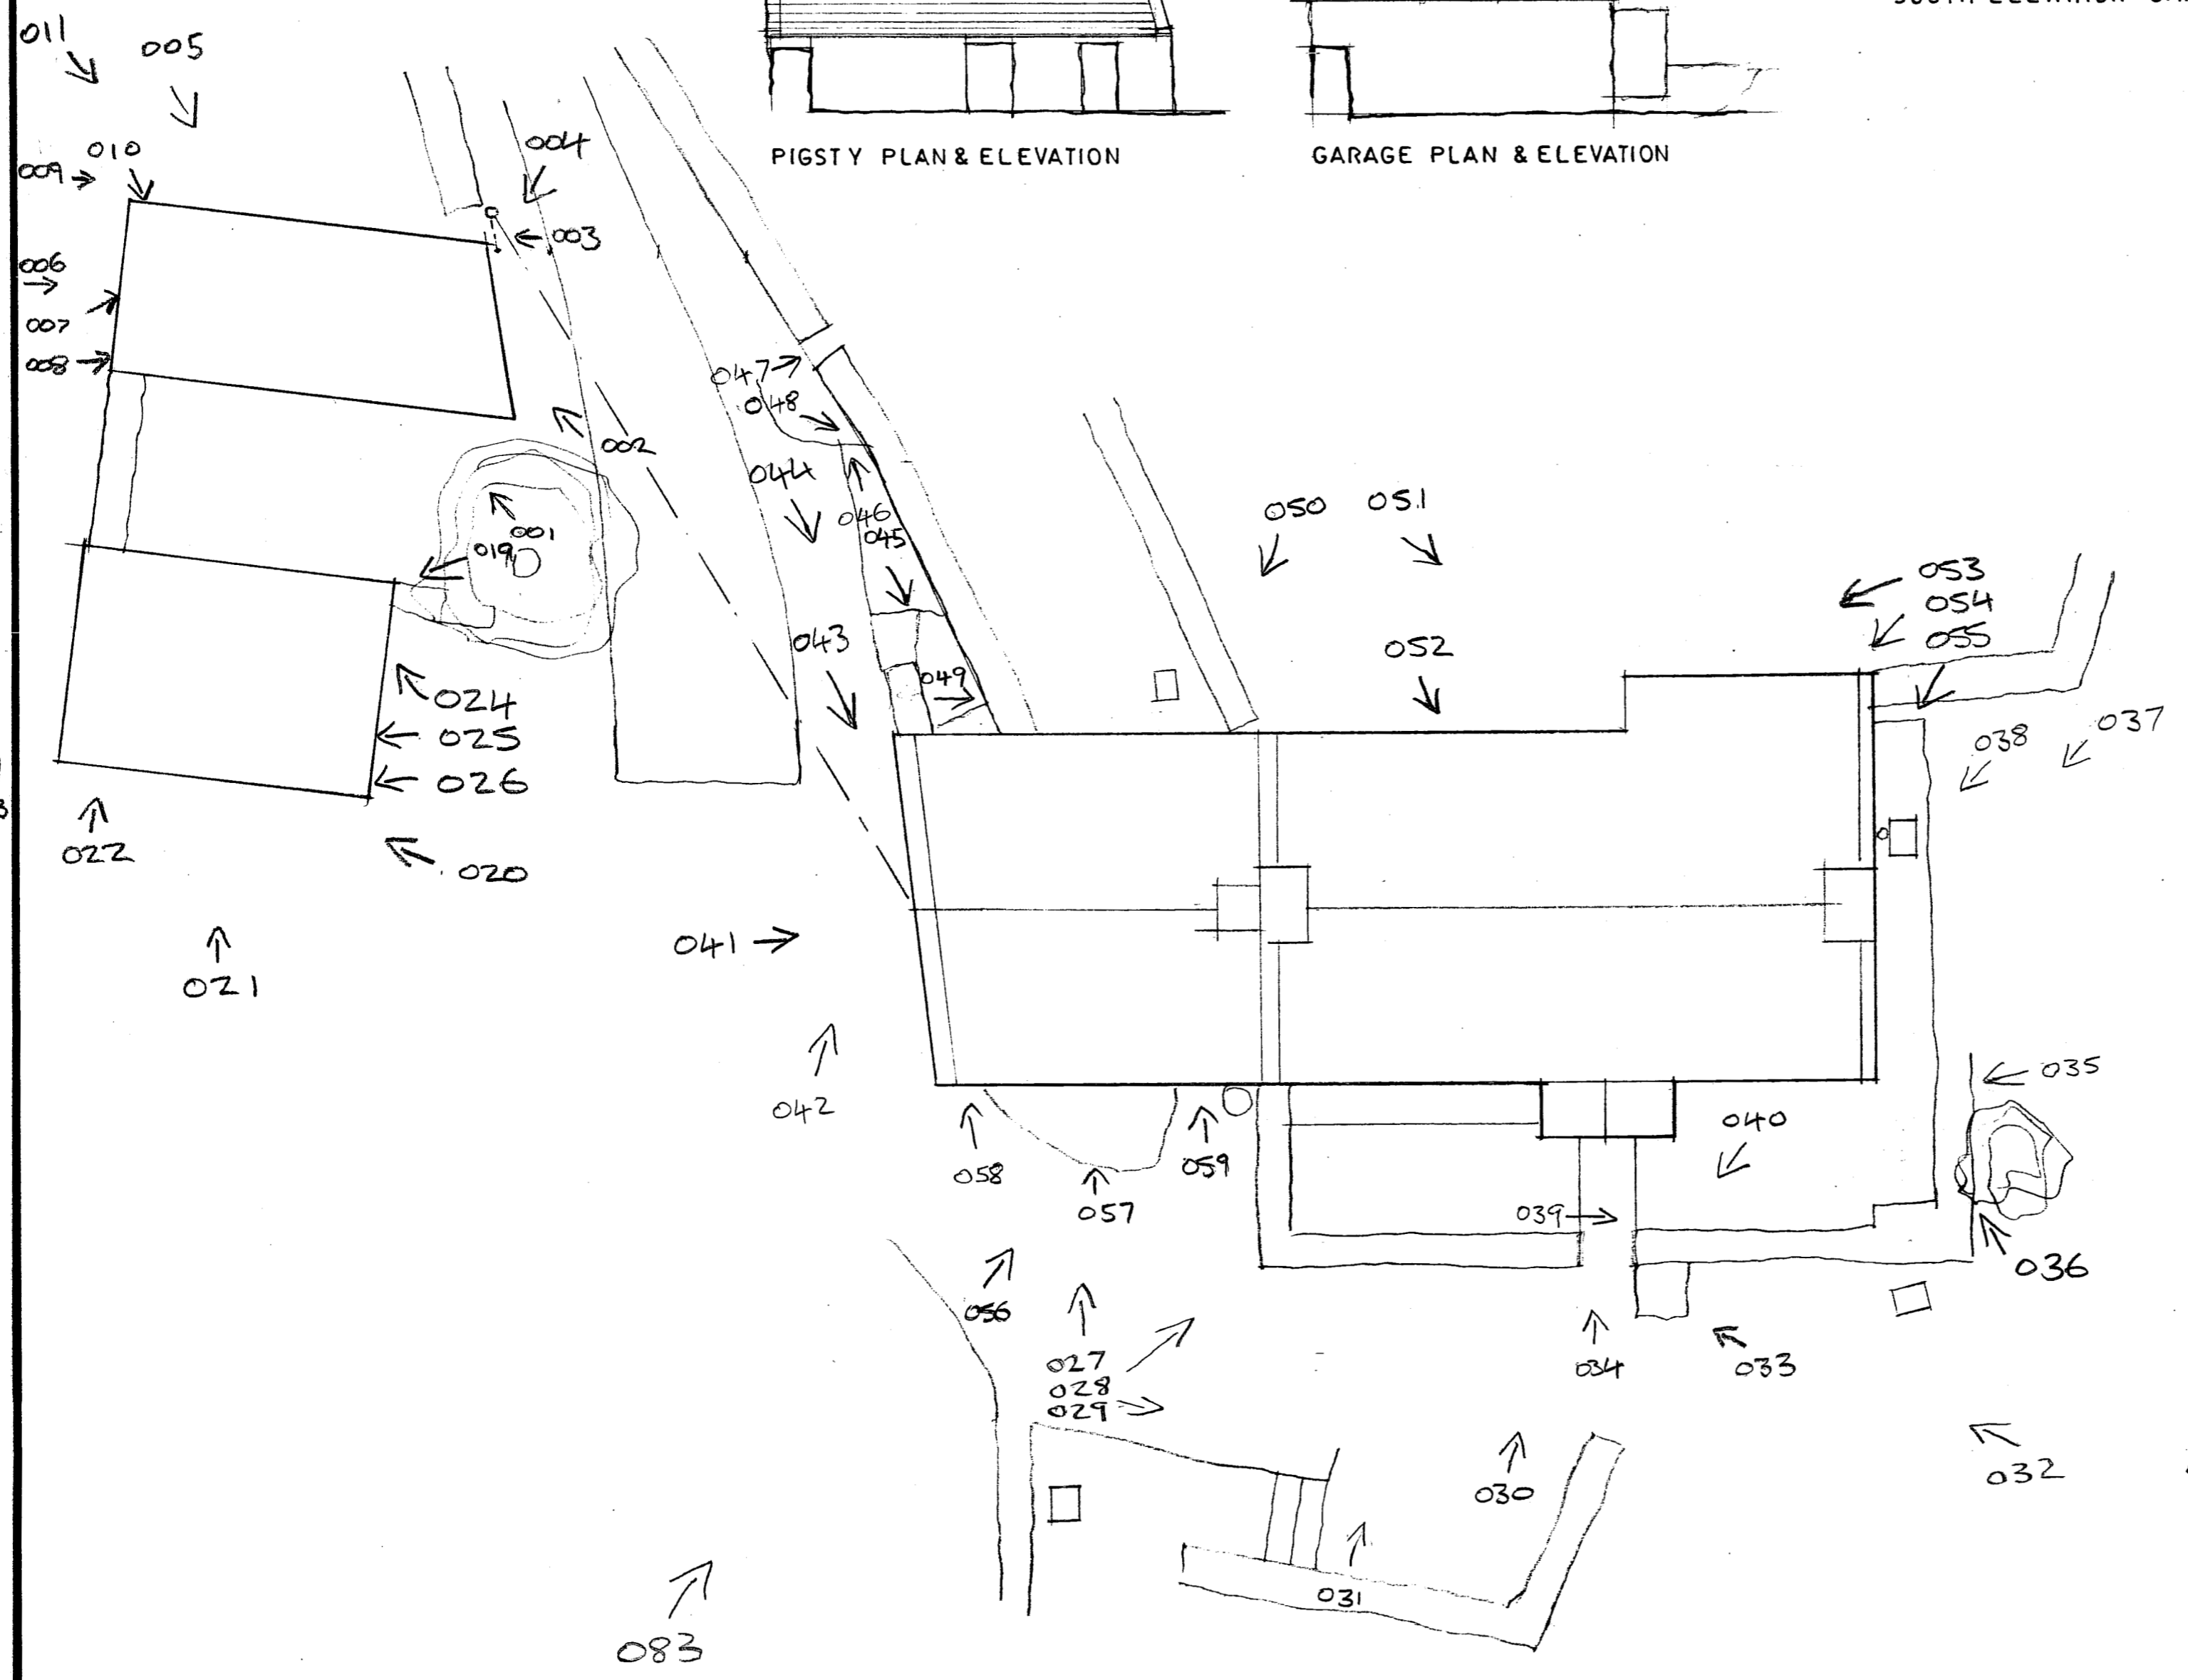

PHOTOGRAPHIC SURVEY PLAN 1 OF 2

PHOTOS TAKEN 16.02.19 + 2017

PLANNING APP NO: NP5/61/LB446A

PIGSTY PLAN & ELEVATION

GARAGE PLAN & ELEVATION

SOUTH ELEVATION GARAGE & PIGSTY

165

AMENDMENTS		
No	Date	By
Do not scale this drawing Architects to be notified of discrepancies in figured dimensions Contractors must check all dimensions from site This drawing is copyright		
Job PENCERRIG PELLA FFORDD UCHAF HARLECH		
Title SITE PLAN		
Job 1742	Drawing 02	
Issue		
Scale 1:100 • A2		
Drawn	Date 24.08.17	
Gruffydd Price R.I.B.A. Gwynfa Llanbedr Meirion, Gwynedd, LL45 2LW TEL: (01341) 241448 FAX: (01341) 241446		