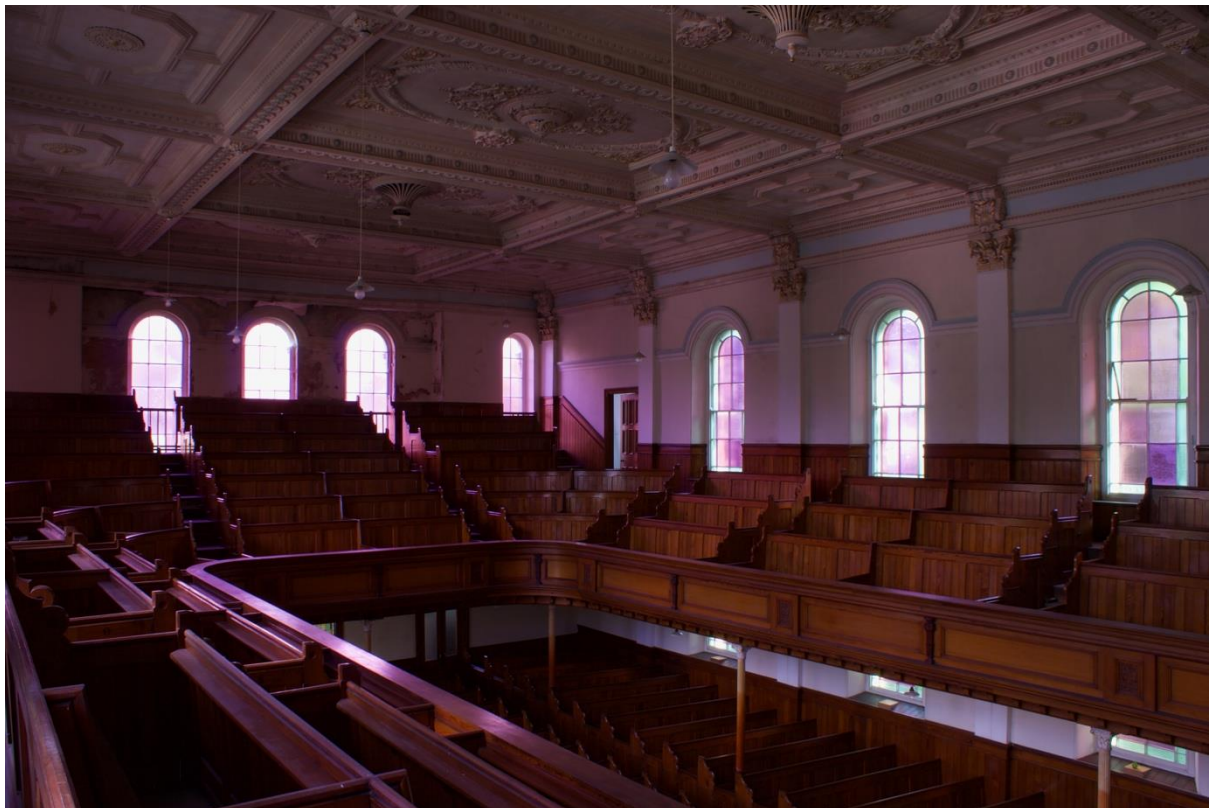

034CCPS

25 September 2017