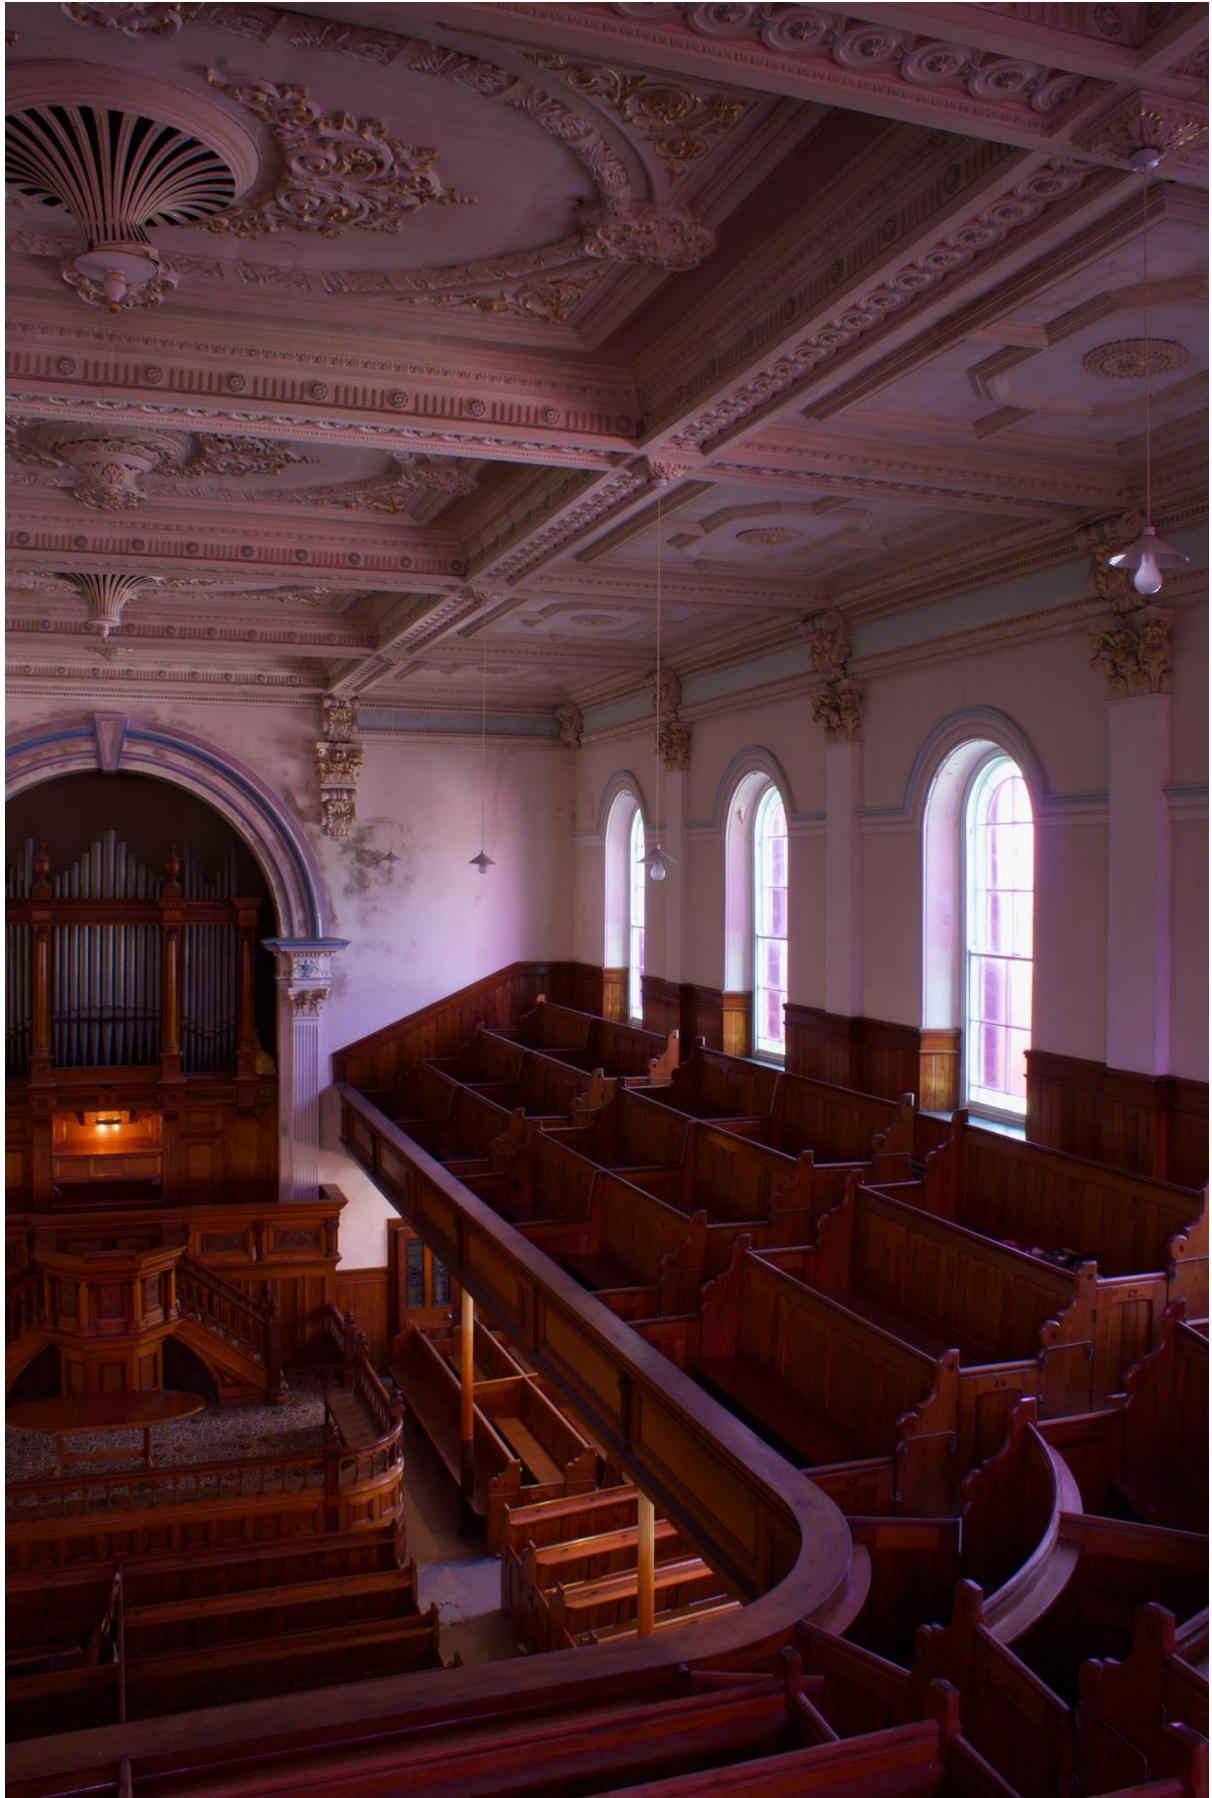

030CCPS

25 September 2017