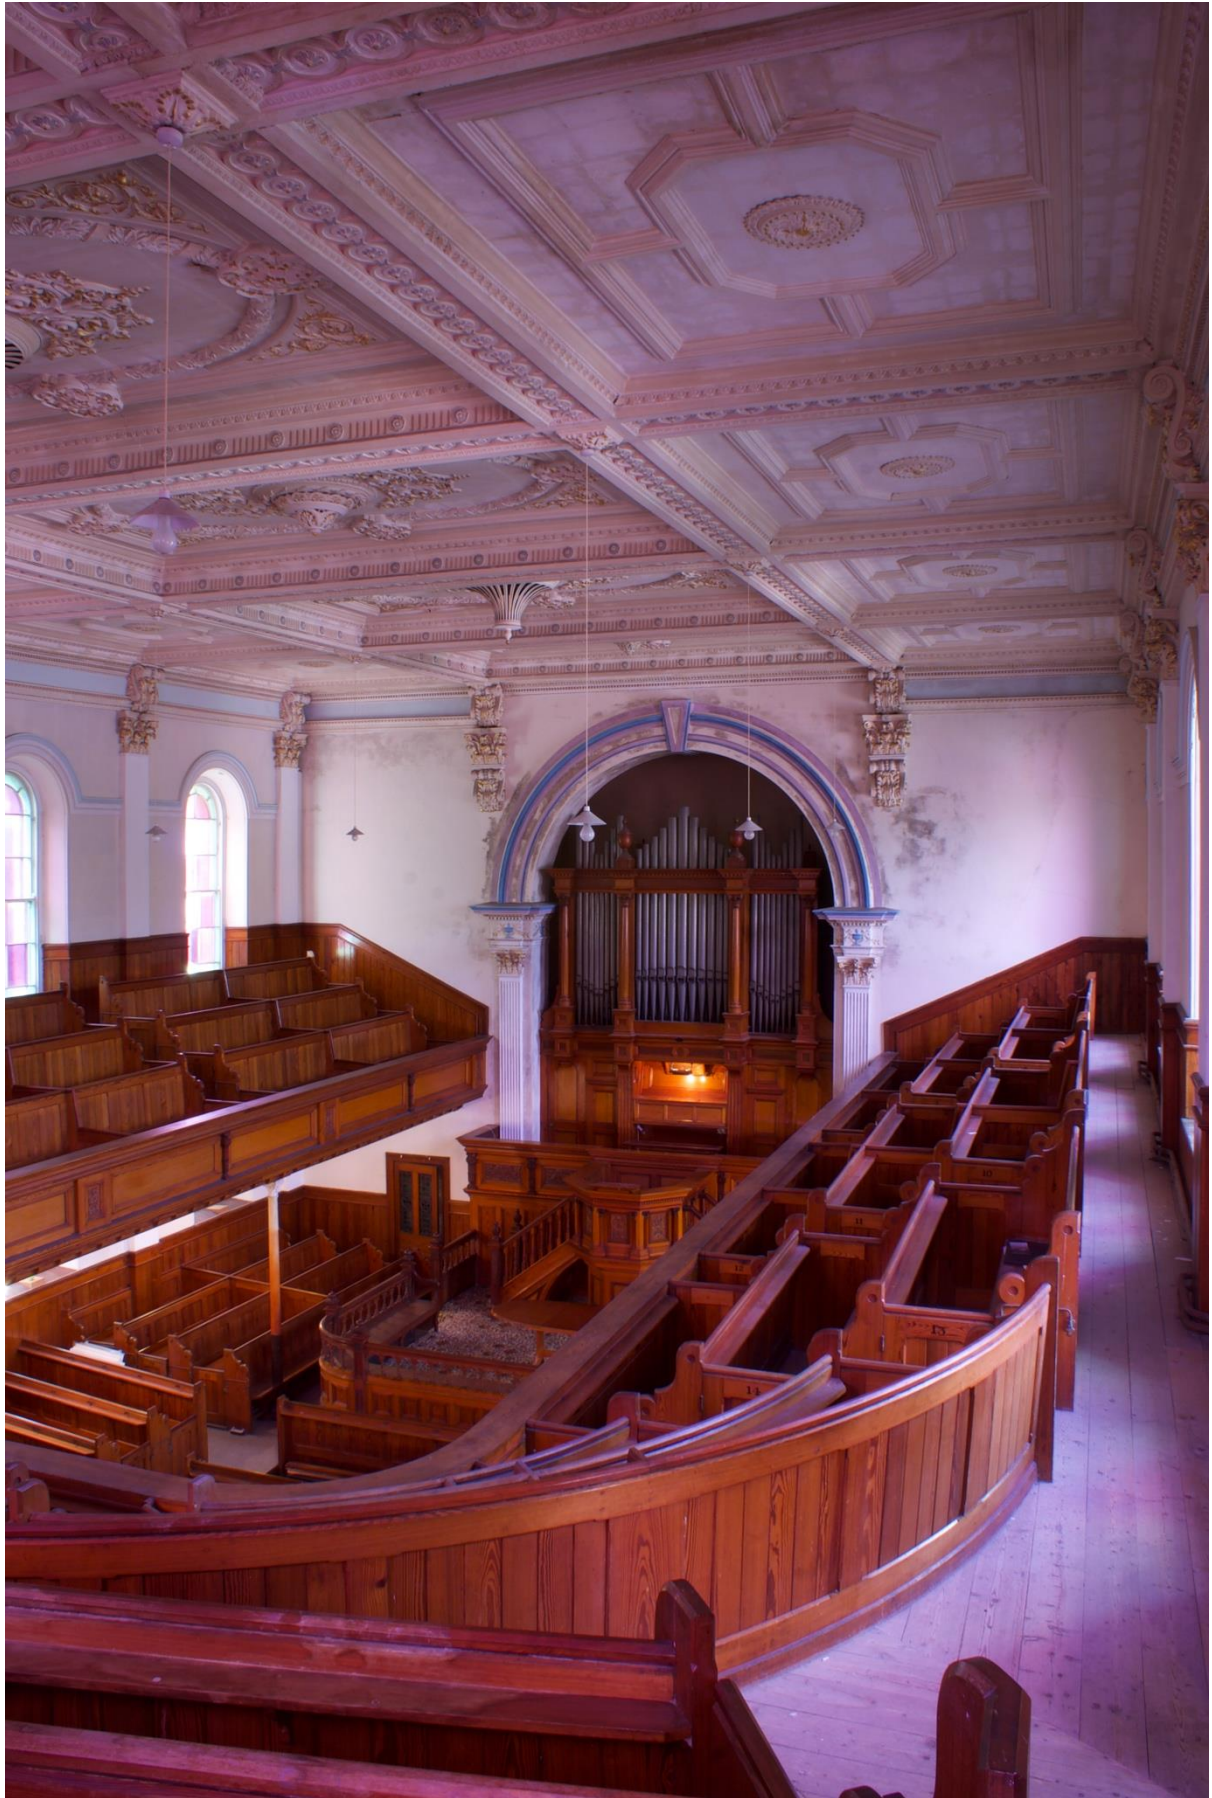

032CCPS

25 September 2017