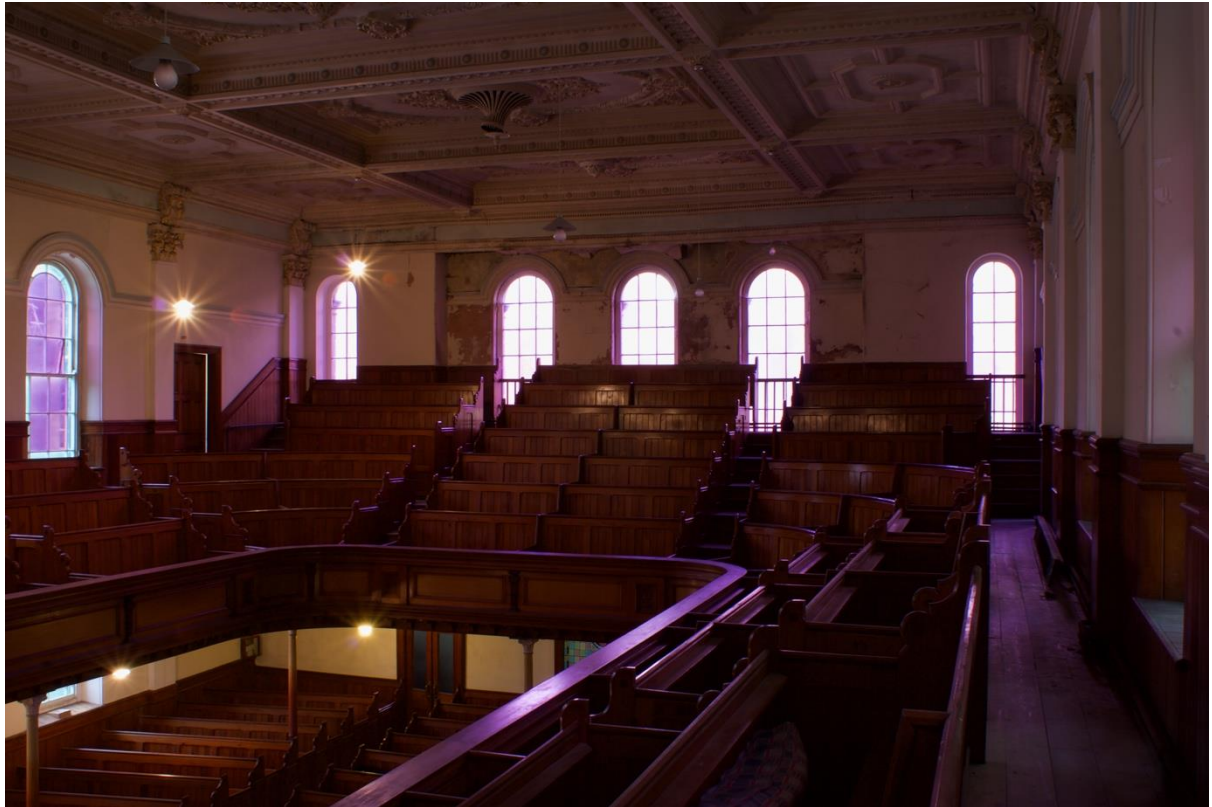

033CCPS

25 September 2017