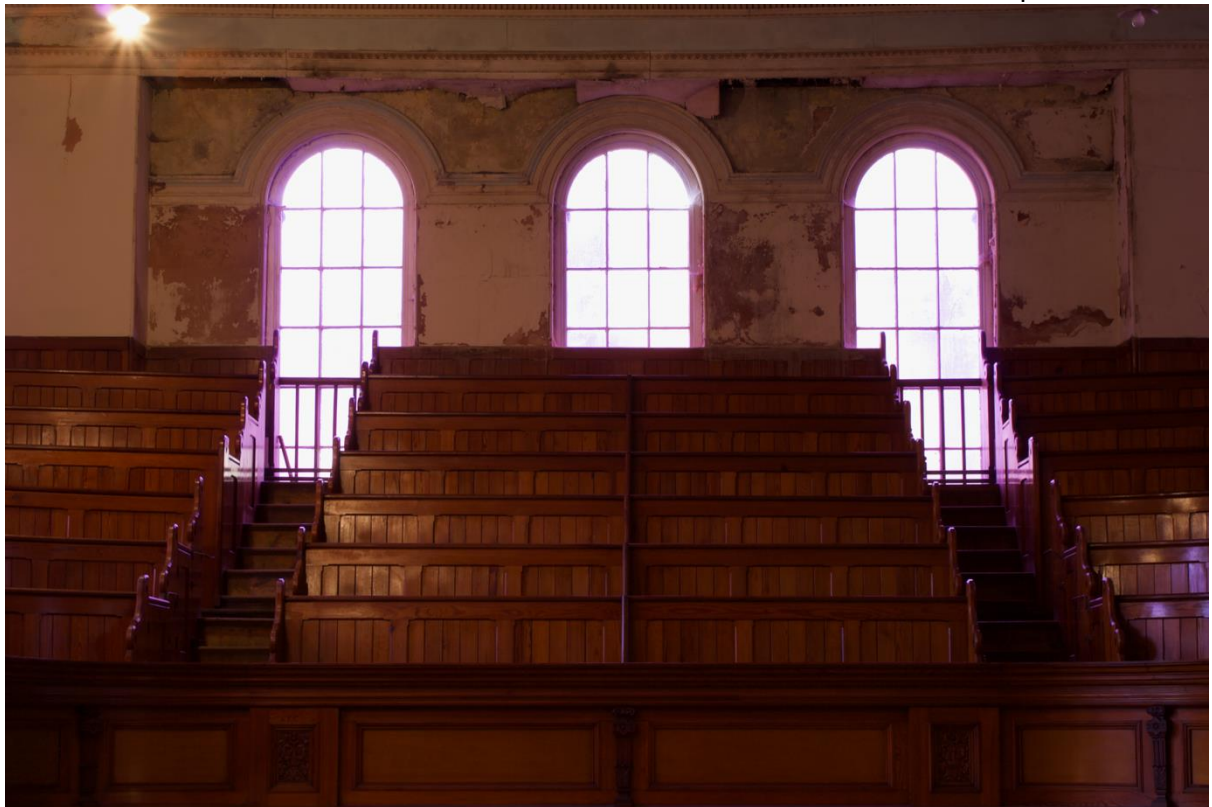

024CCPS

25 September 2017