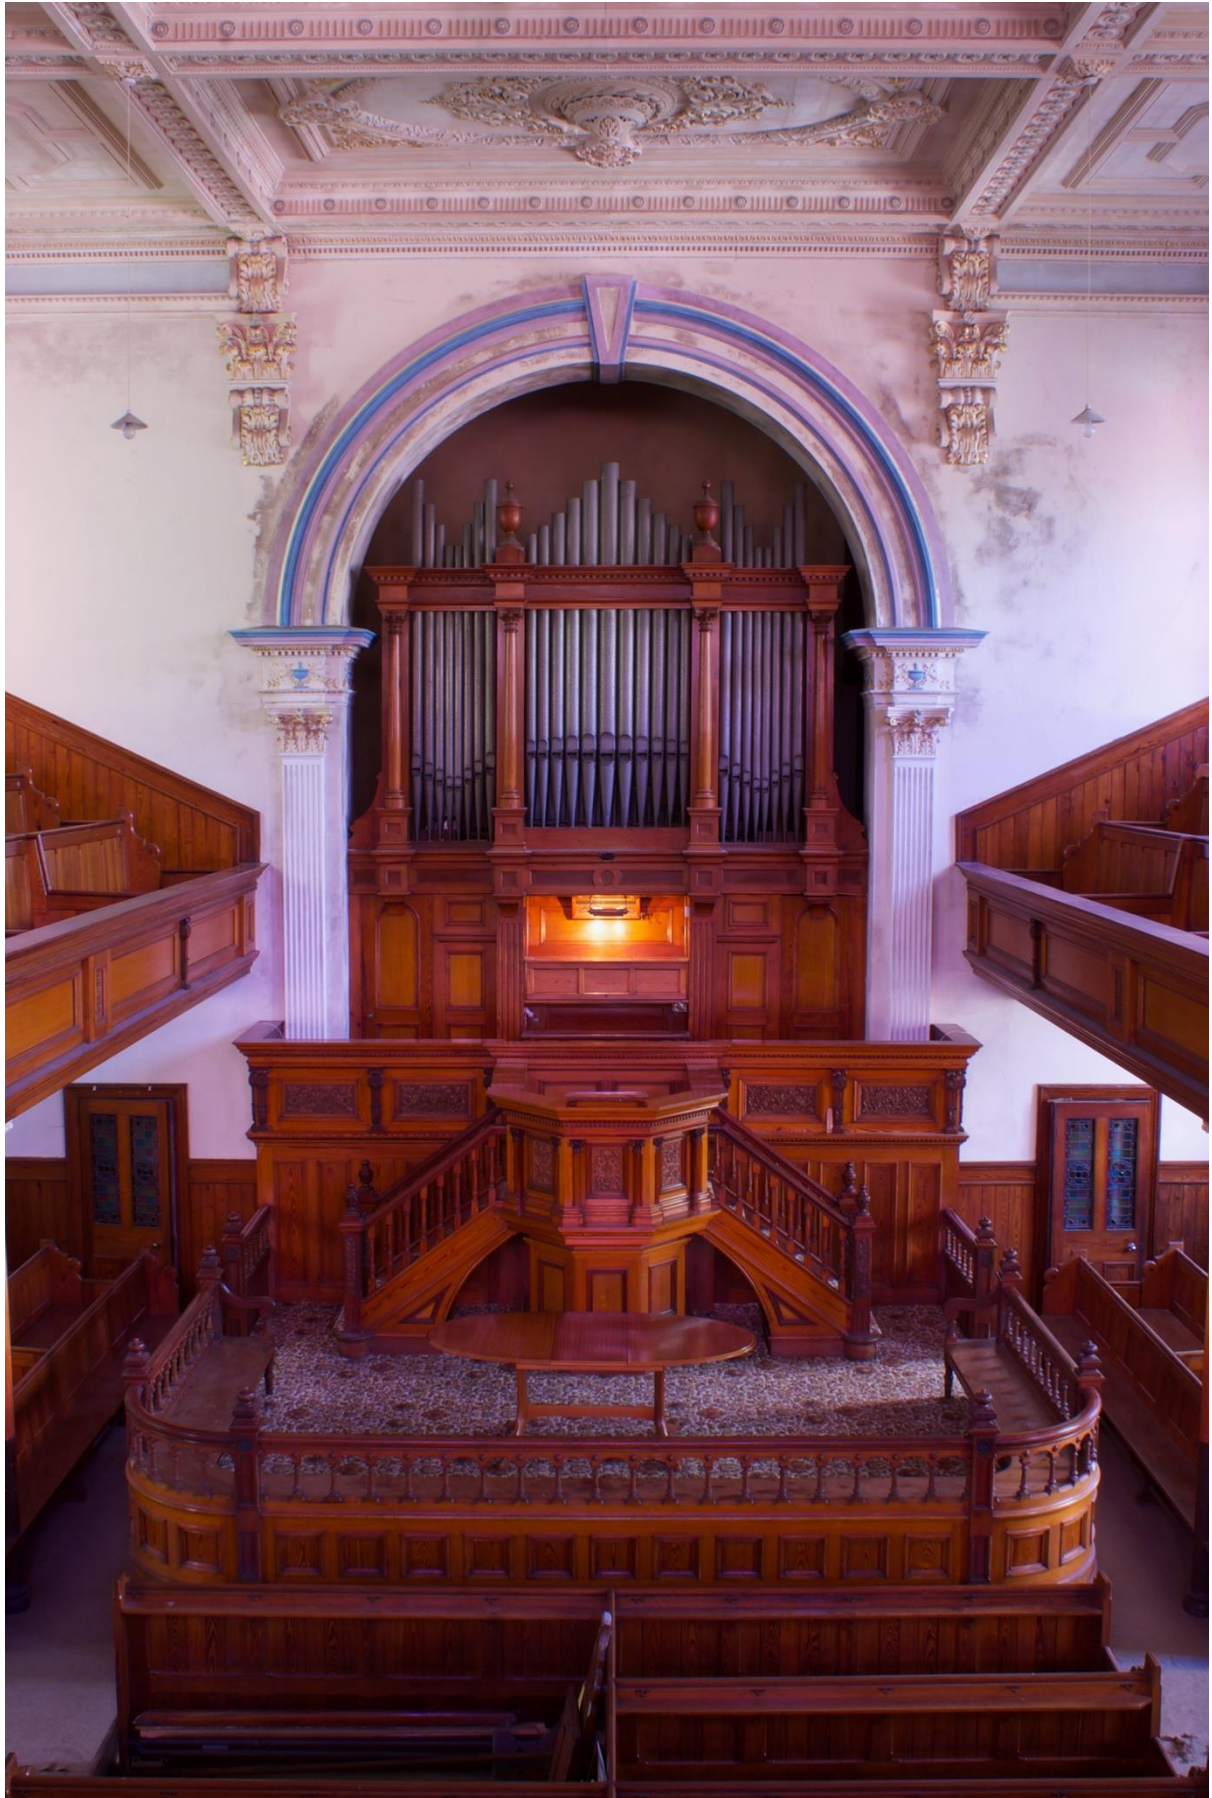

029CCPS

25 September 2017