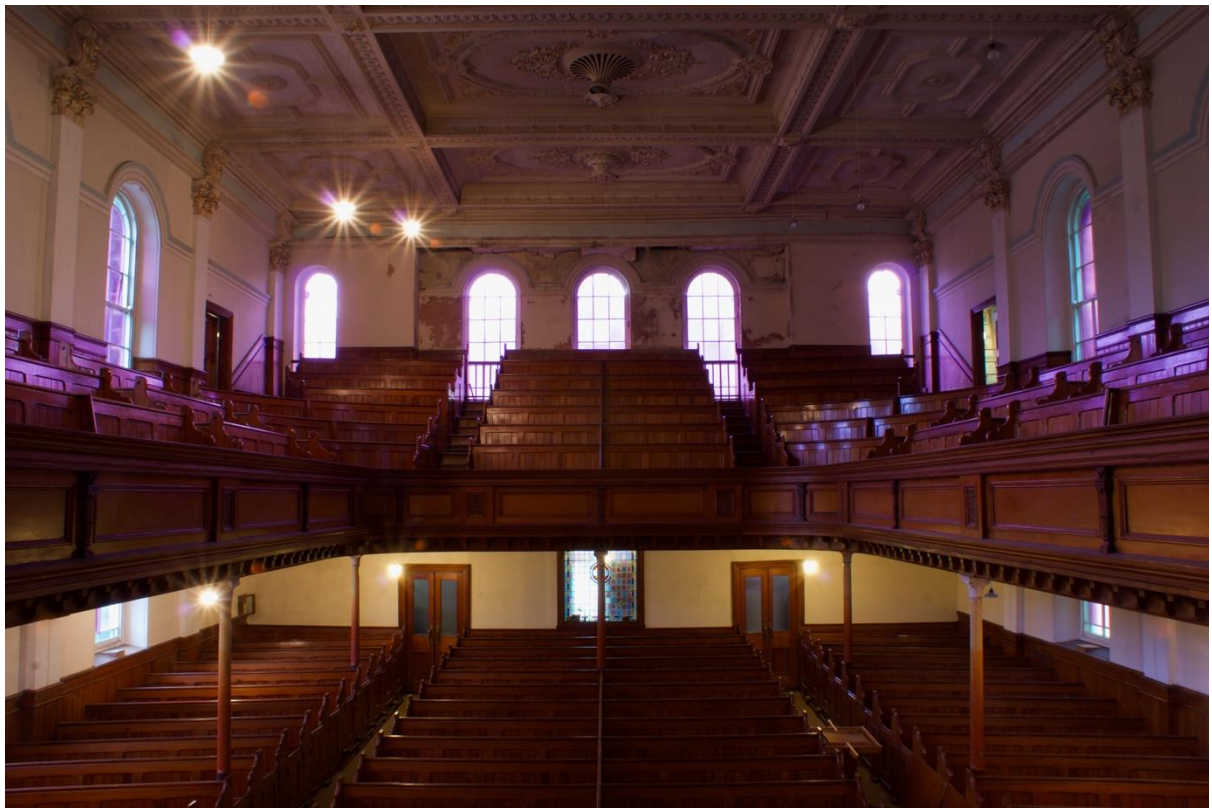

020CCPS

25 September 2017