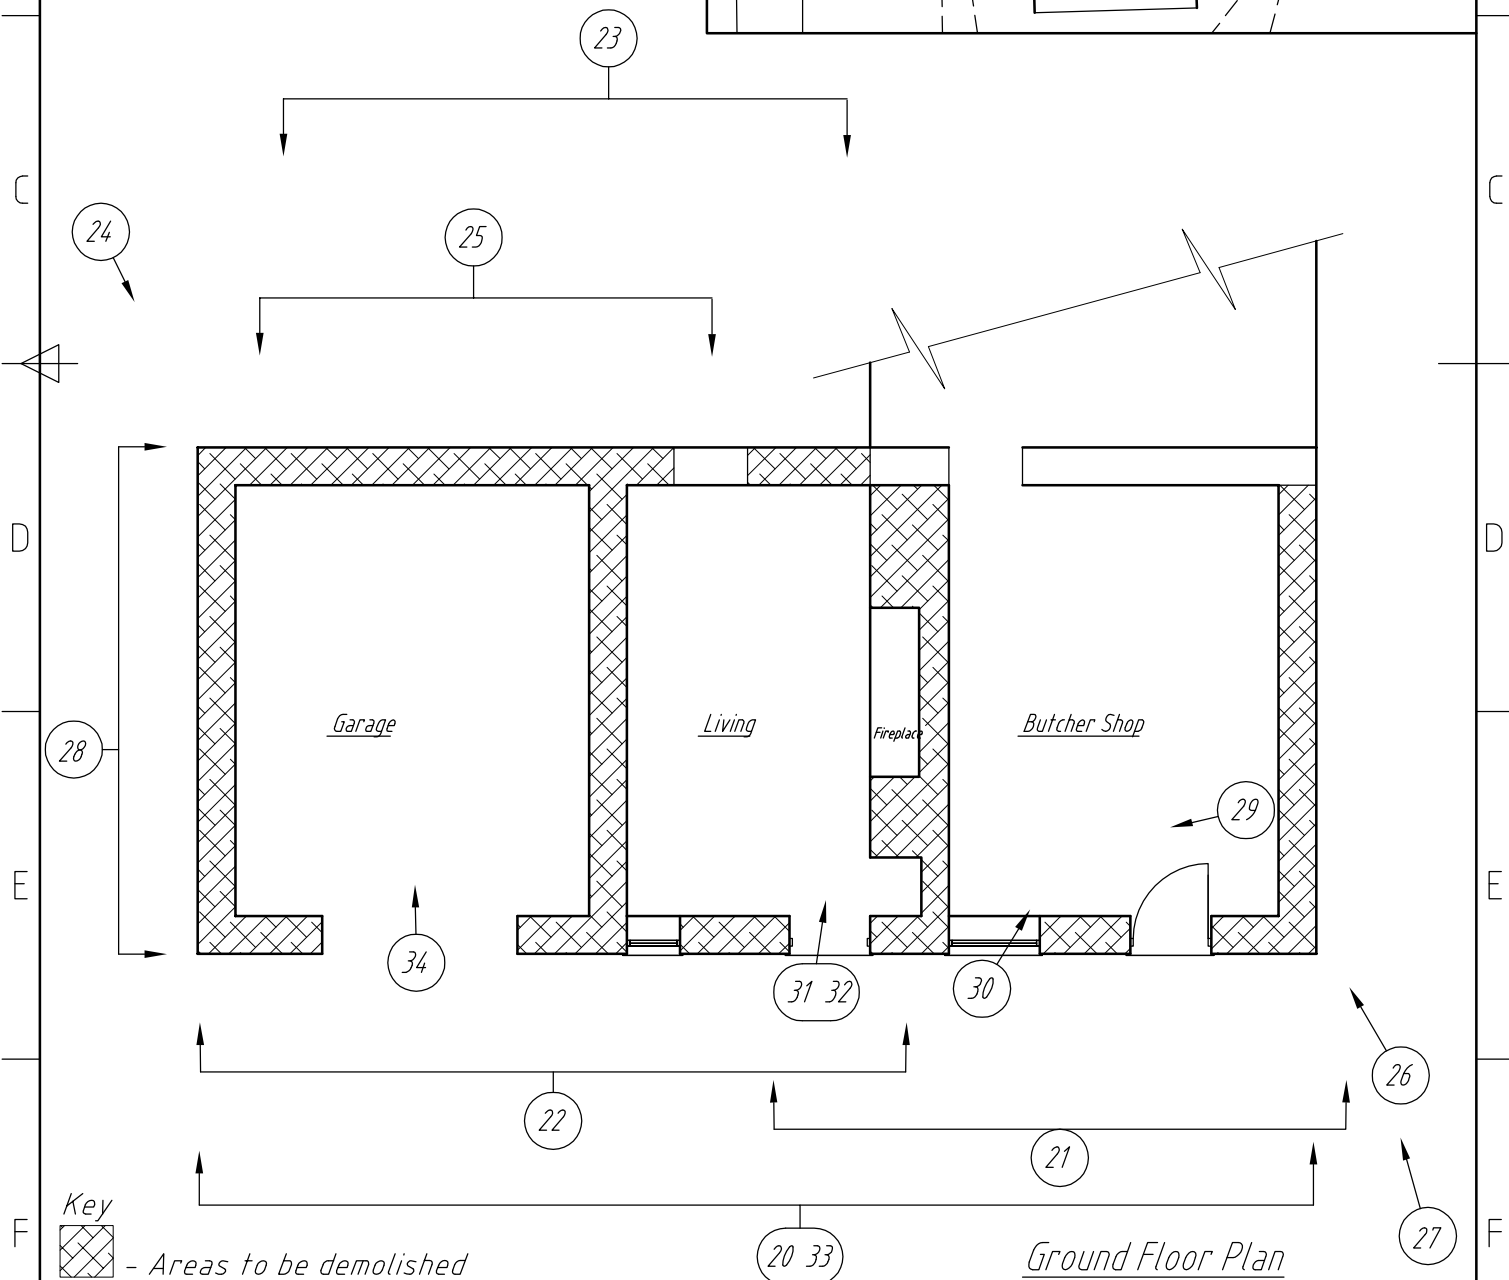

Planning Ref No HHP/2019/141  
 OS Grid Ref - E230816 N378610

Key  
 [Cross-hatched box] - Areas to be demolished

SKETCH SHEET

Description  
 Plan of photograph index  
 of Outbuildings at  
 'Fron Deg', Caergeiliog

Drawing No GO/04/19

Revision

Checked

Date 15/07/19

Scales  
 1:100 & 1:500

Drawn  
 g.w.

Approved