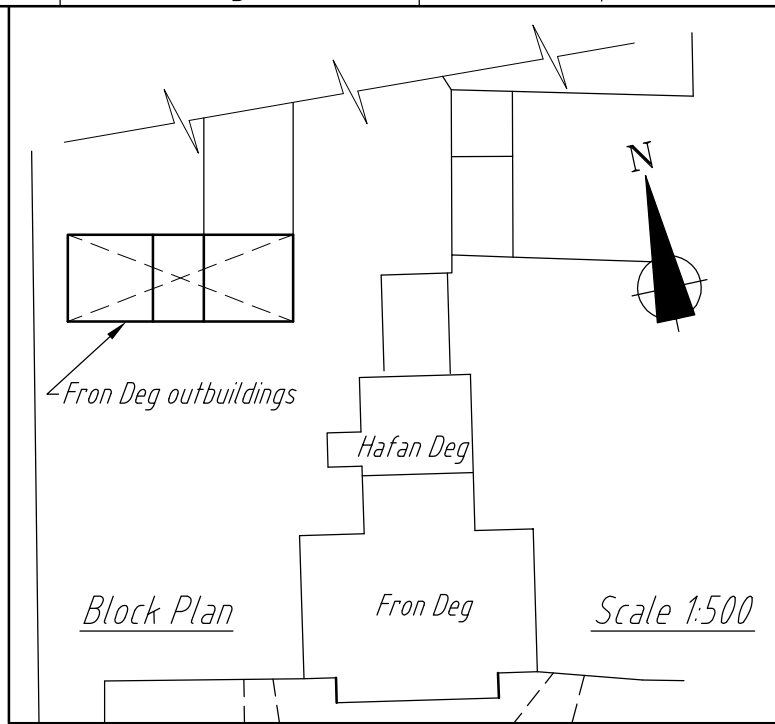

Planning Ref No HHP/2019/141  
 OS Grid Ref - E230816 N378610

Key  
 [Cross-hatched box] - Areas to be demolished

SKETCH SHEET

Description  
 Plan of photograph index  
 of Outbuildings at  
 'Fron Deg', Caergeiliog

Drawing No GO/04/19

Revision

Checked

Date 15/07/19

Scales  
 1:100 & 1:500

Drawn  
 g.w.

Approved