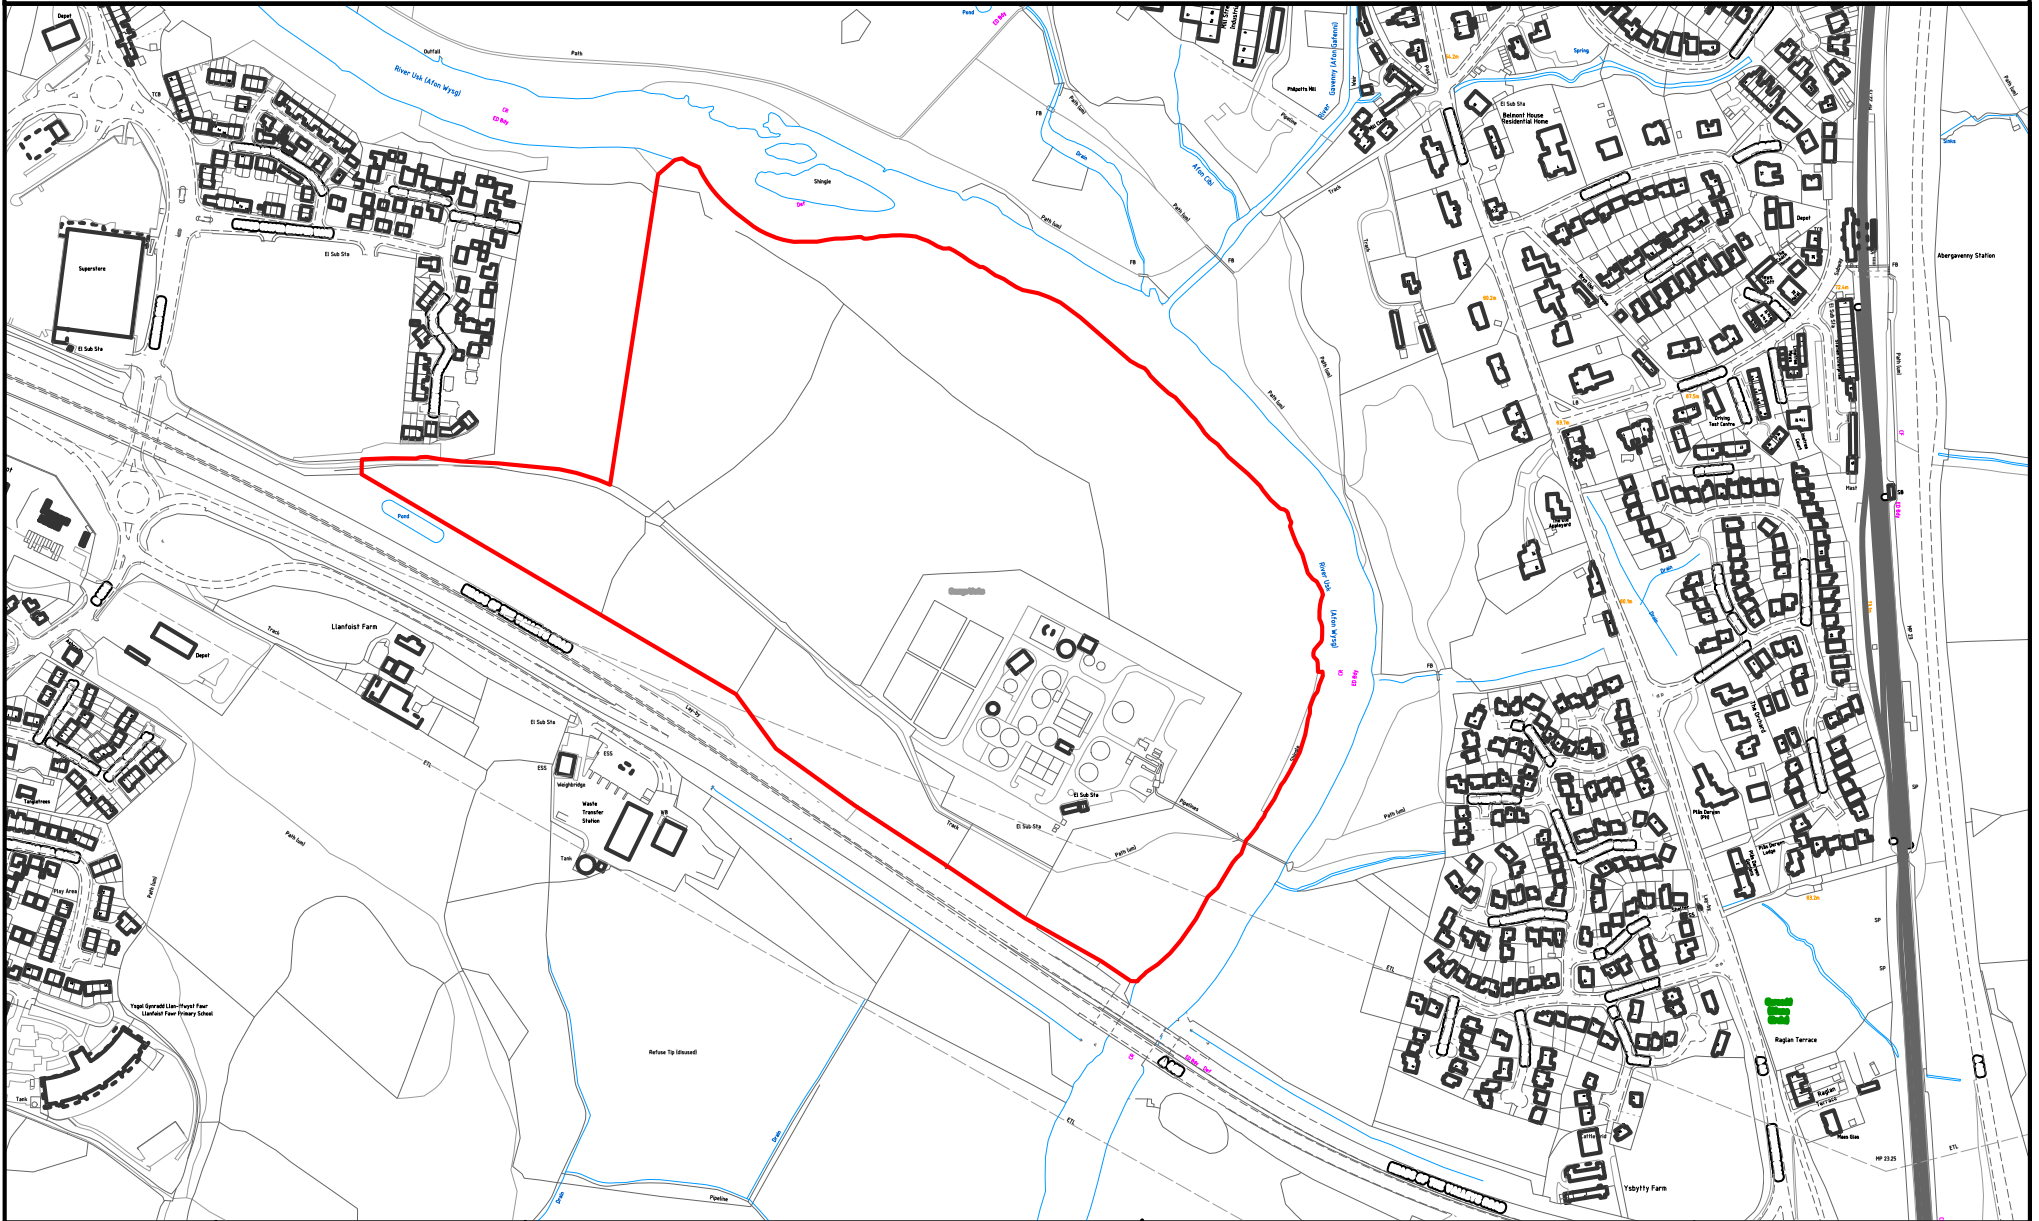

Land at Llanfosit Sewage Works, Abergavenny

GIS Team
 Monmouthshire County Council
 County Hall
 Cwmbrau NP44 2XH
www.monmouthshire.gov.uk/maps

© Hawlfraint y Goron a hawl iau cronfa ddata 2011 Arolwg Ordnans 100023415
 © Crown copyright and database rights 2011 Ordnance Survey 100023415

Details
 Plotting in MapInfo made easier

Drawn By	Scale	Date
	1:1250	8/15/2013

File / Pathname / Project / Drawing No.

Rev
 No.