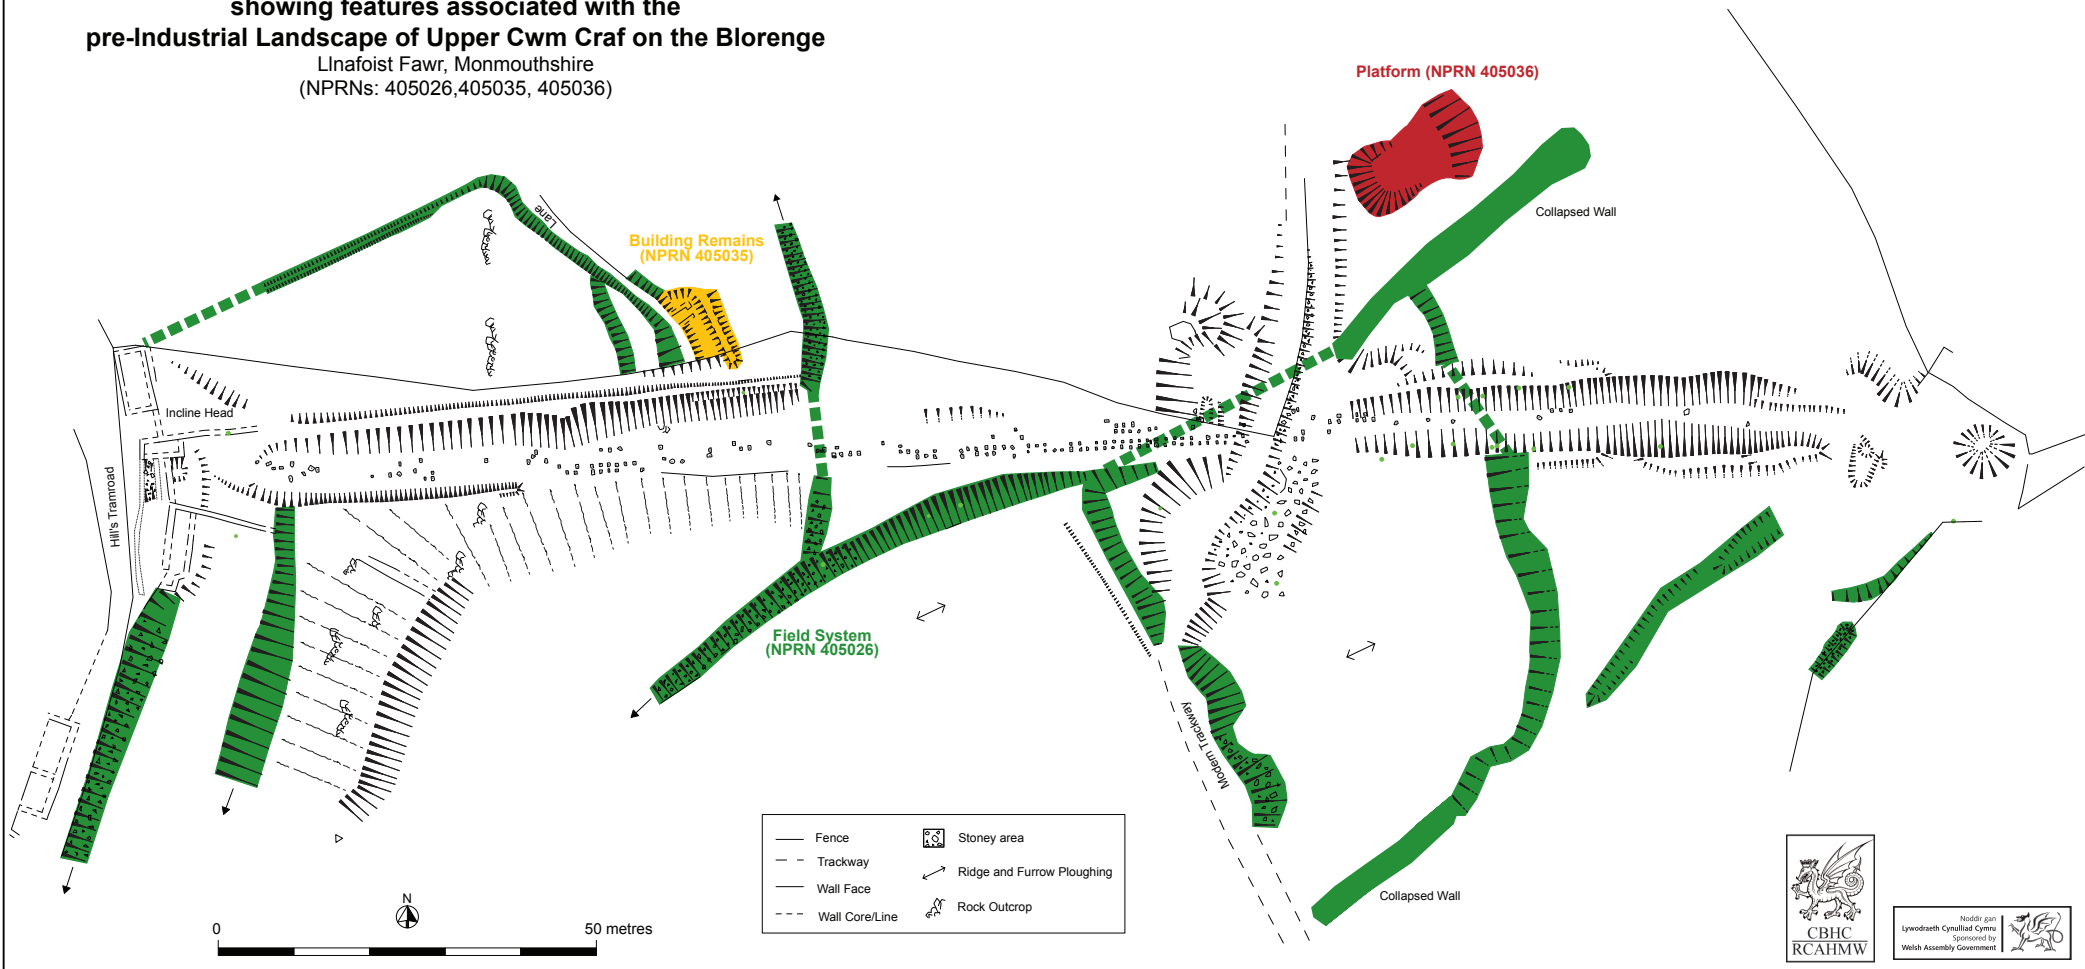

**RCAHMW Survey of Hill's Tramroad: Incline Stage 1 - Llanfoist Inclines,  
 showing features associated with the  
 pre-Industrial Landscape of Upper Cwm Crau on the Blorenge**  
 Llanfoist Fawr, Monmouthshire  
 (NPRNs: 405026, 405035, 405036)