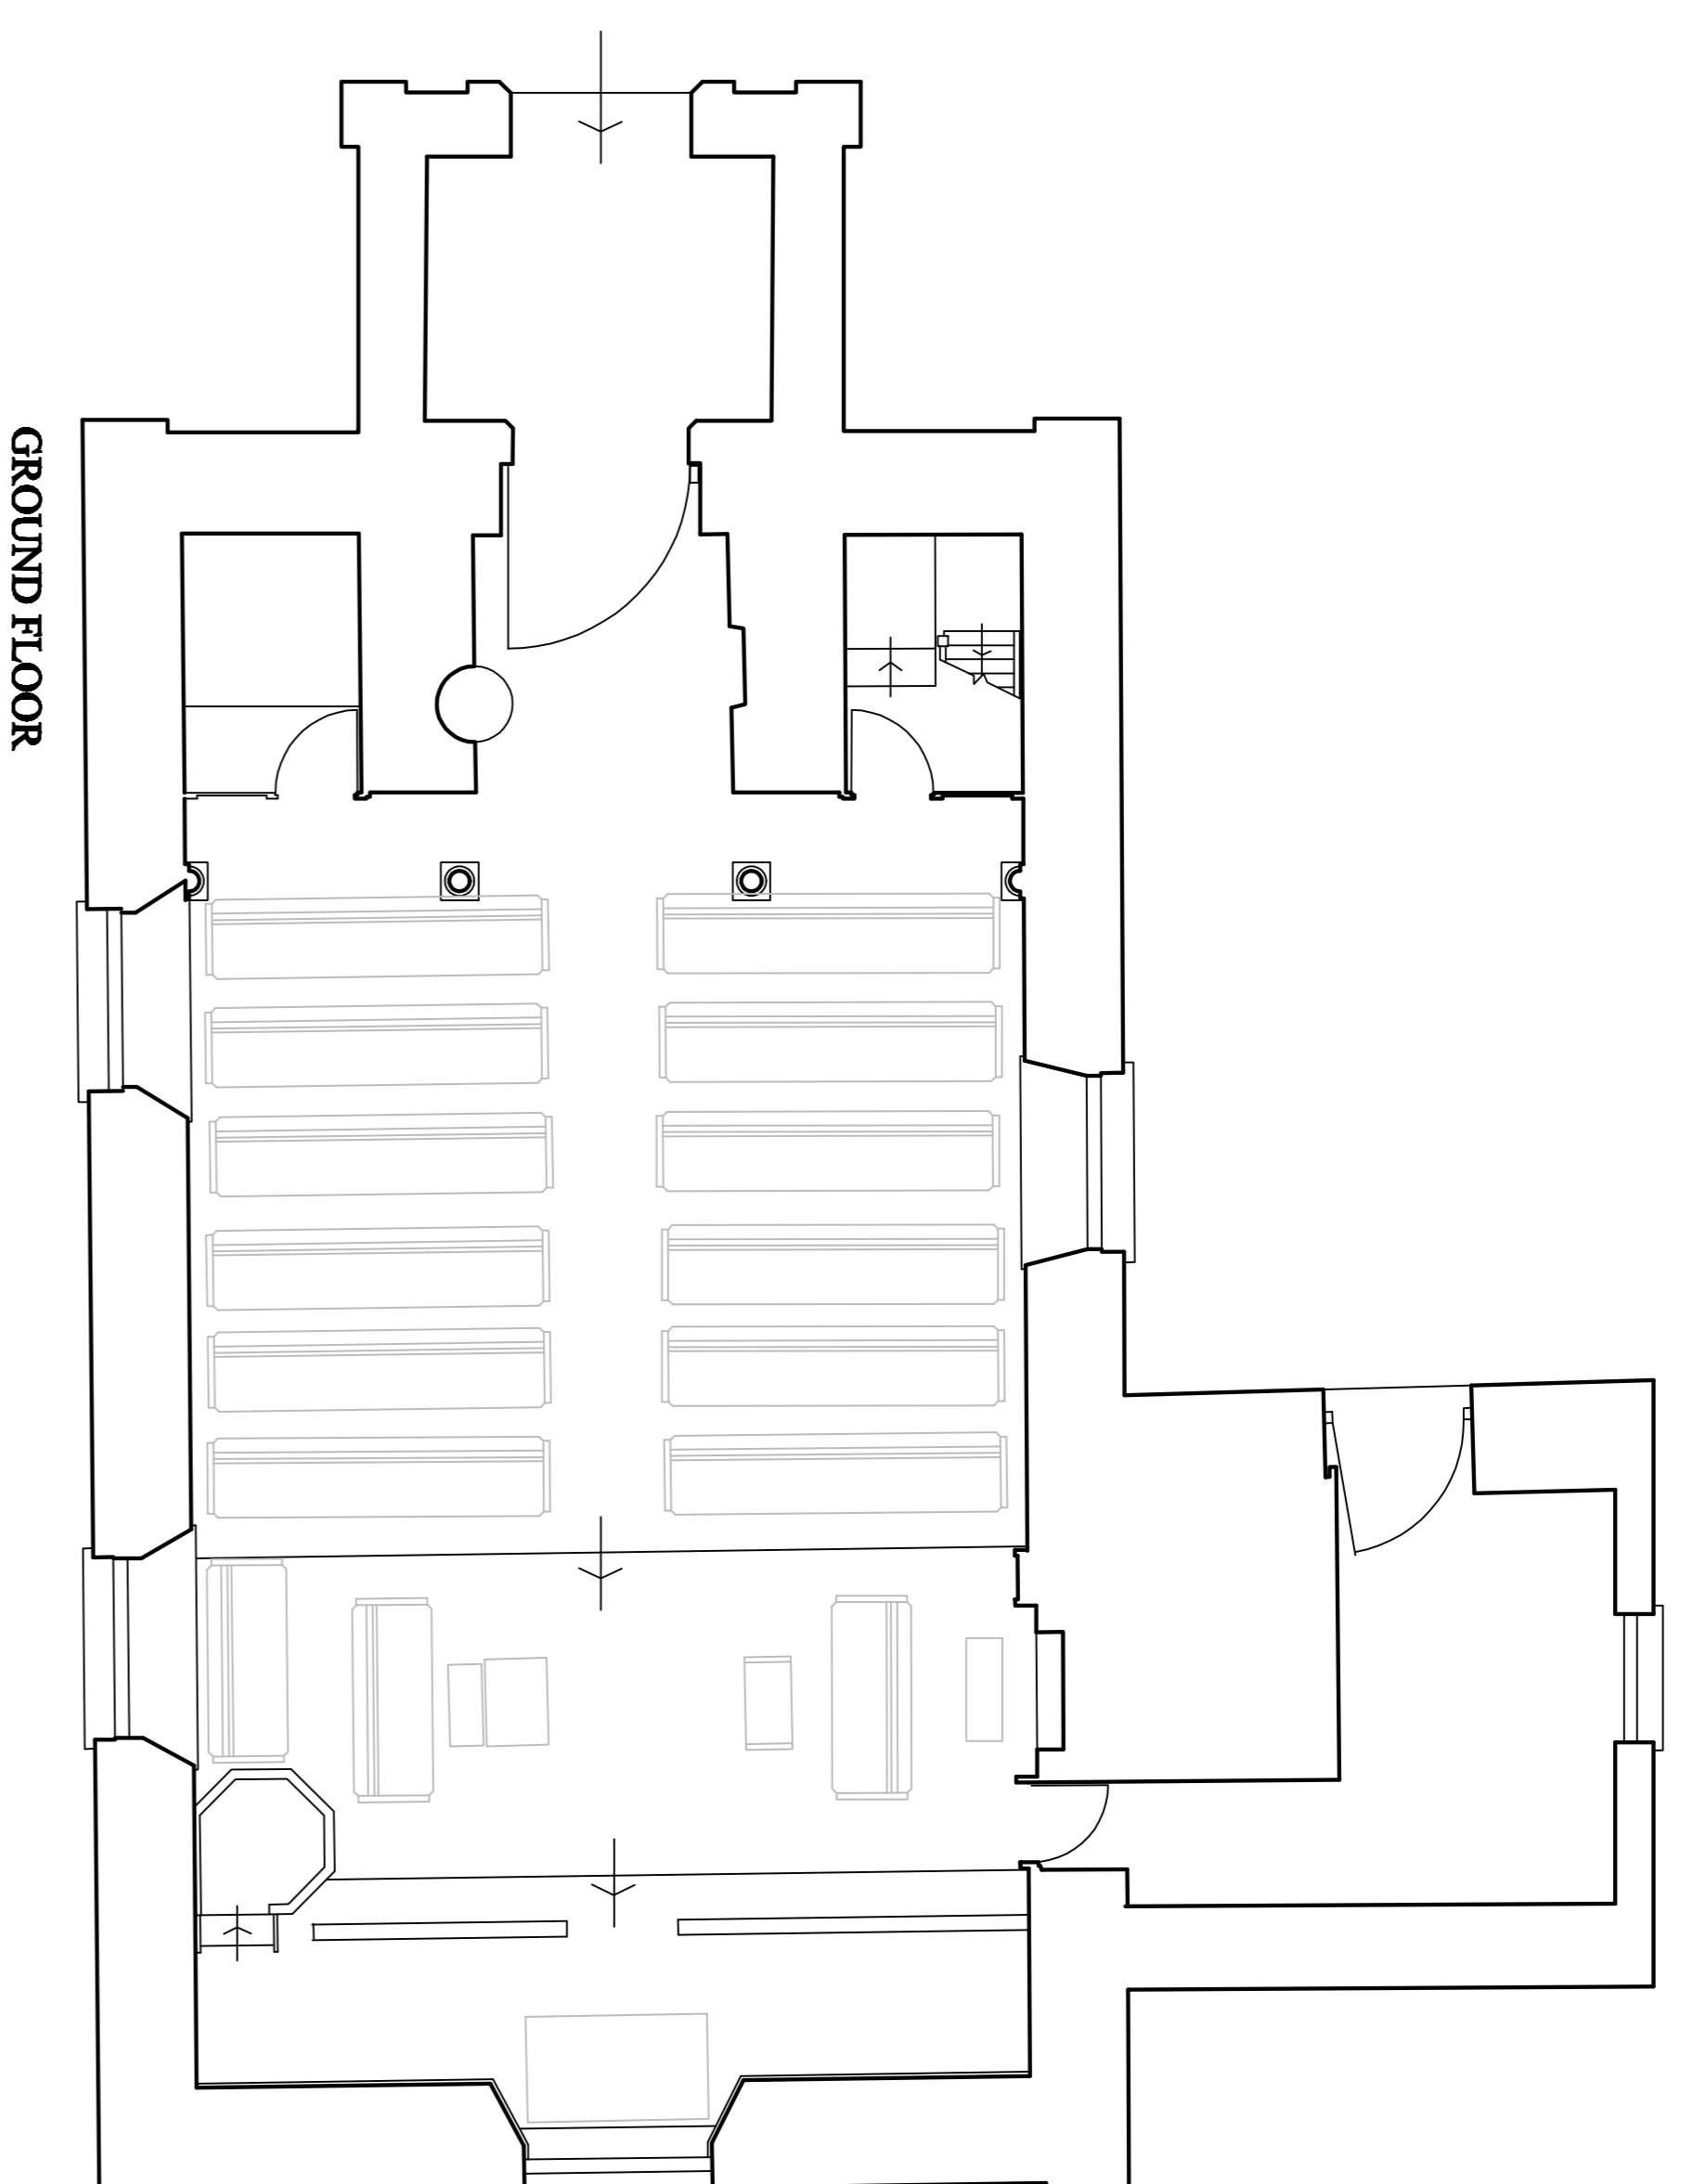

CROSS SECTION, MAIN SPACE

GROUND FLOOR

GALLERY

LONG SECTION

EXISTING PLANS AND SECTIONS, scale 1:50 A1 landscape  
 CAPEL COLMAN CHURCH, BONCATH  
 SN 217 384  
 MARTIN DAVIES 25.622