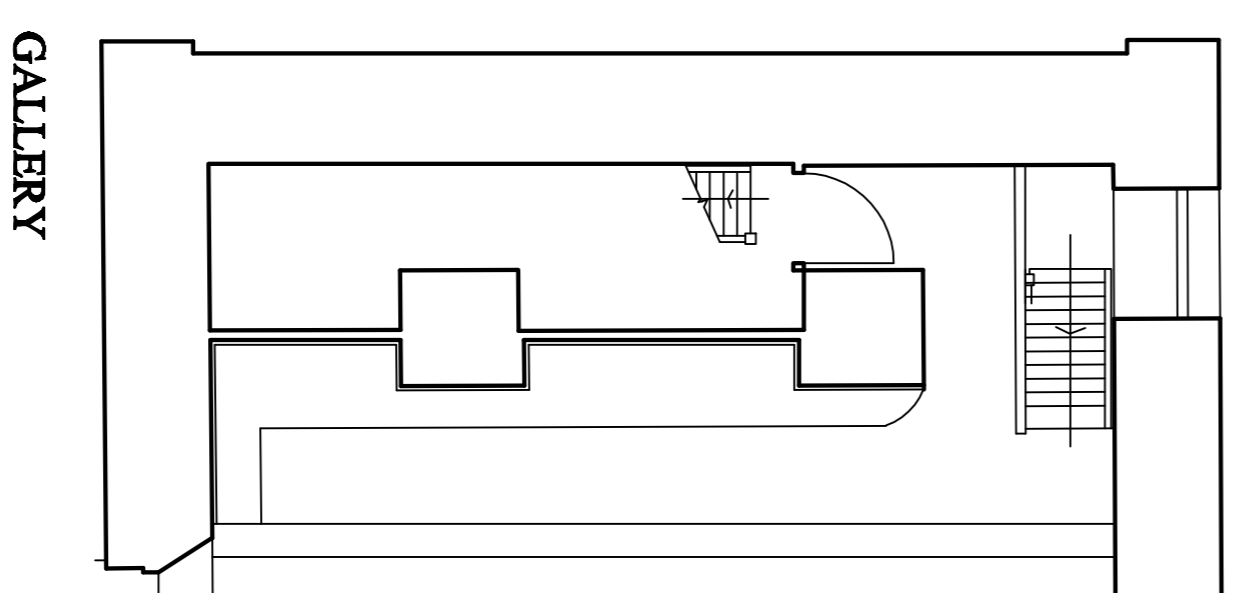

CROSS SECTION, MAIN SPACE

GROUND FLOOR

GALLERY

LONG SECTION

EXISTING PLANS AND SECTIONS, scale 1:50 A1 landscape  
 CAPEL COLMAN CHURCH, BONCATH  
 SN 217 384  
 MARTIN DAVIES 25.622