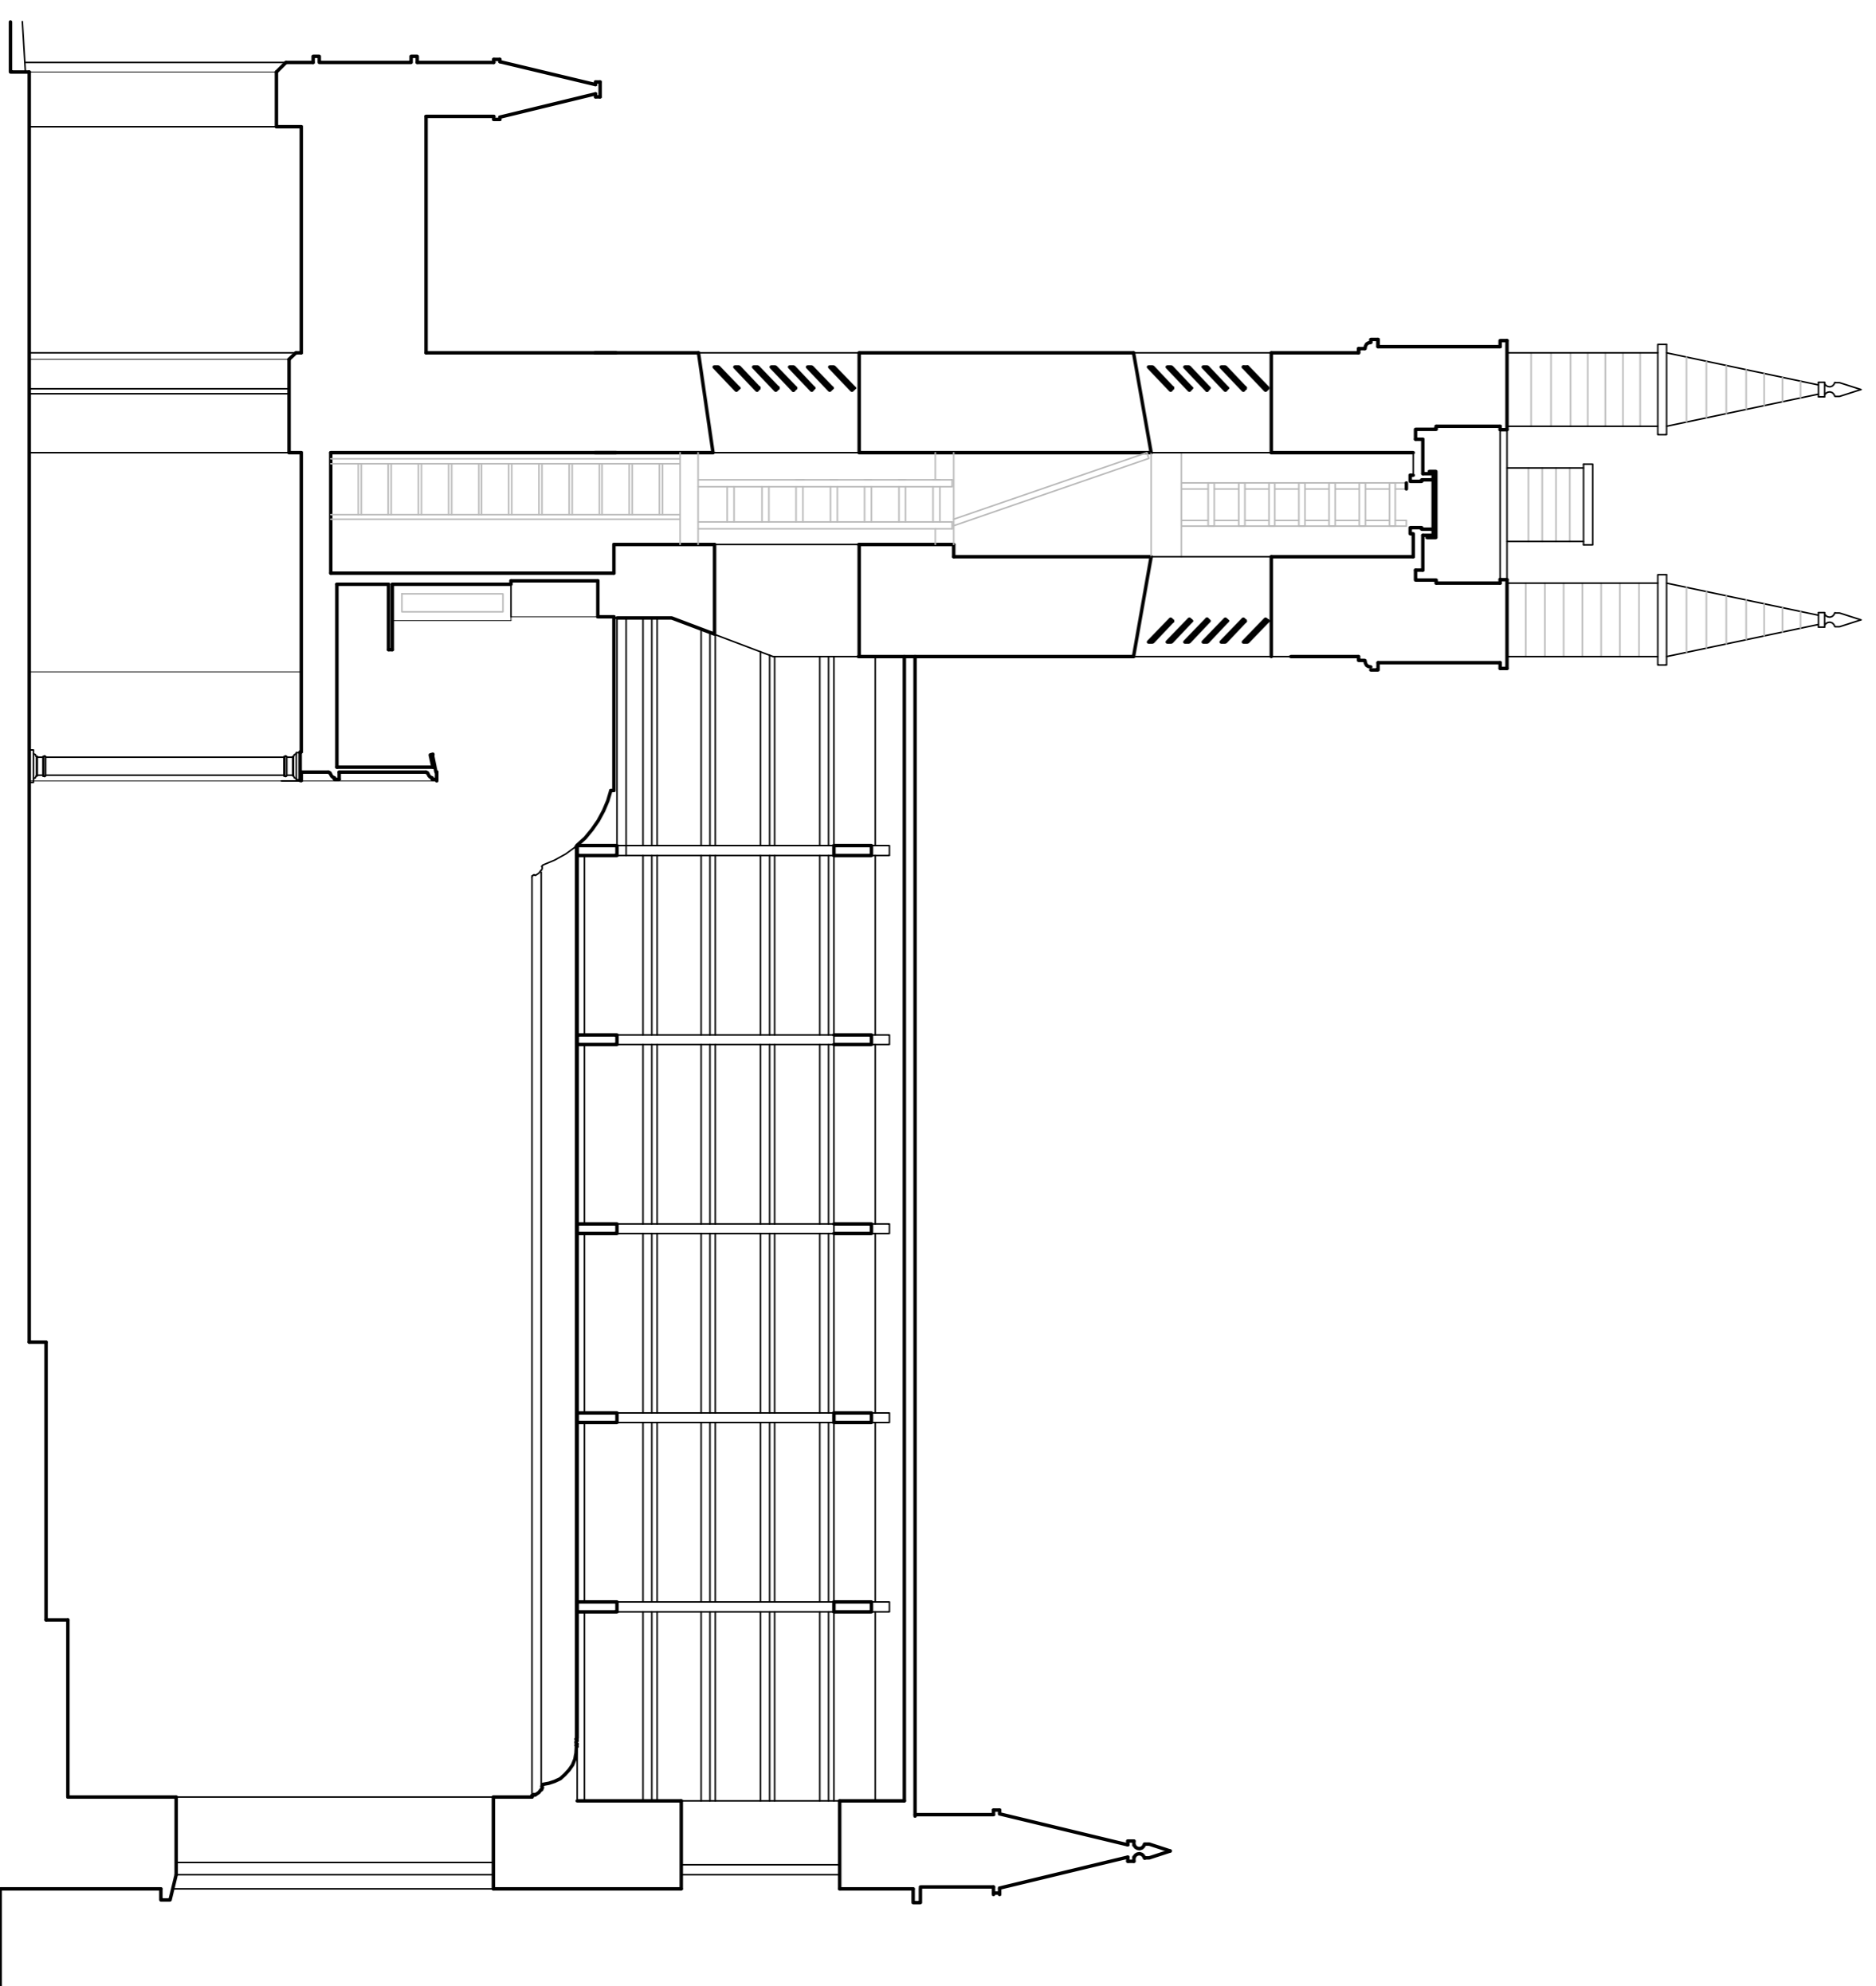

CROSS SECTION, MAIN SPACE

GROUND FLOOR

GALLERY

LONG SECTION

EXISTING PLANS AND SECTIONS, scale 1:50 A1 landscape  
 CAPEL COLMAN CHURCH, BONCATH  
 SN 217 384  
 MARTIN DAVIES 25.622