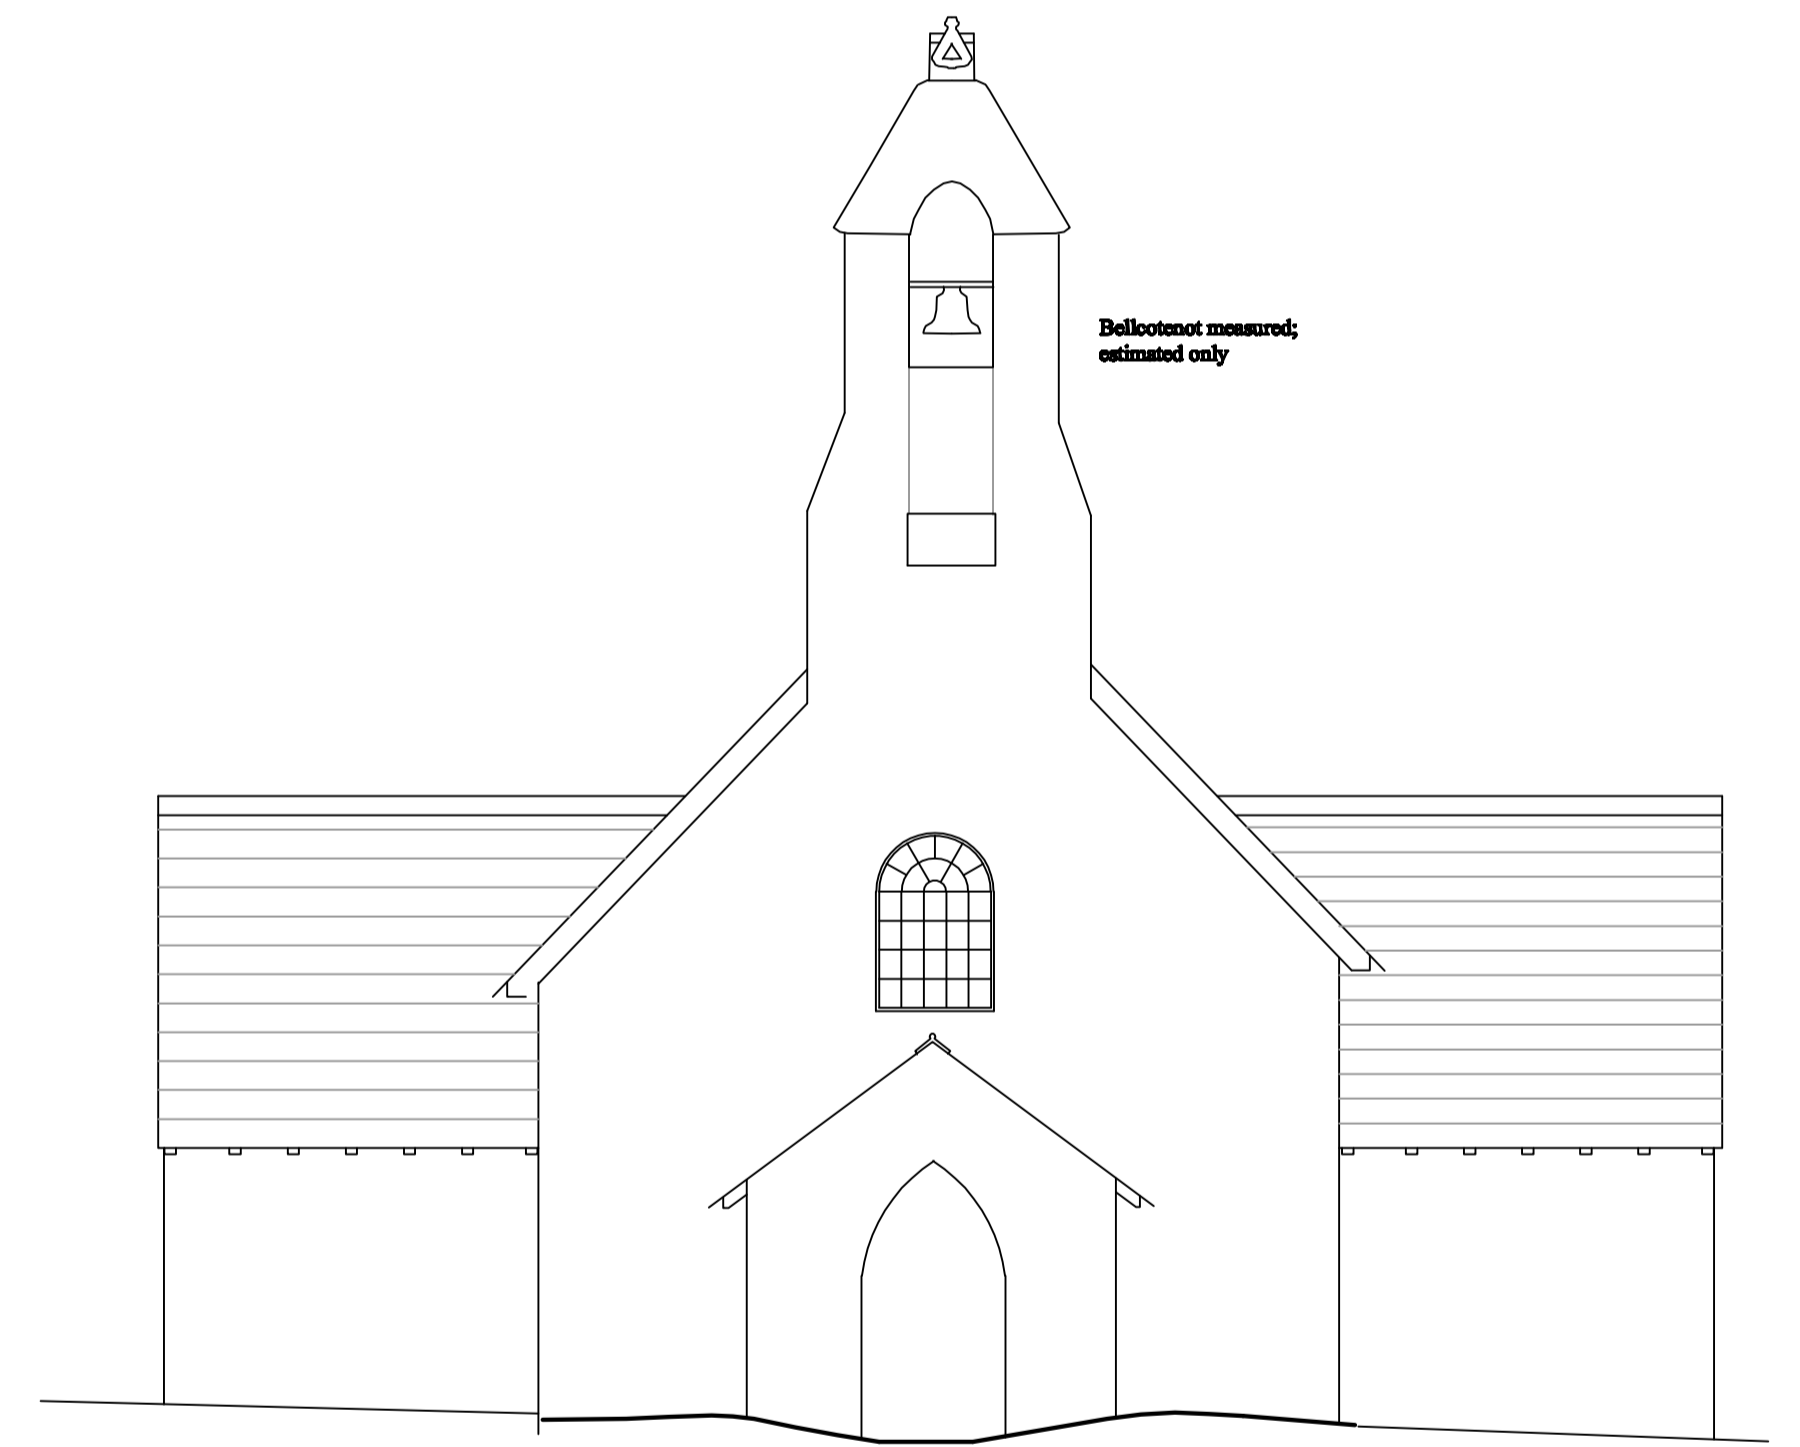

PLAN

NORTH

SOUTH

WEST

EAST

EXISTING PLANS 1:50 A1 landscape
 CASTELL DWYRAN CHURCH, CLYNDERWEN

By kind permission of E Hart, Castell Dwyrán, owner