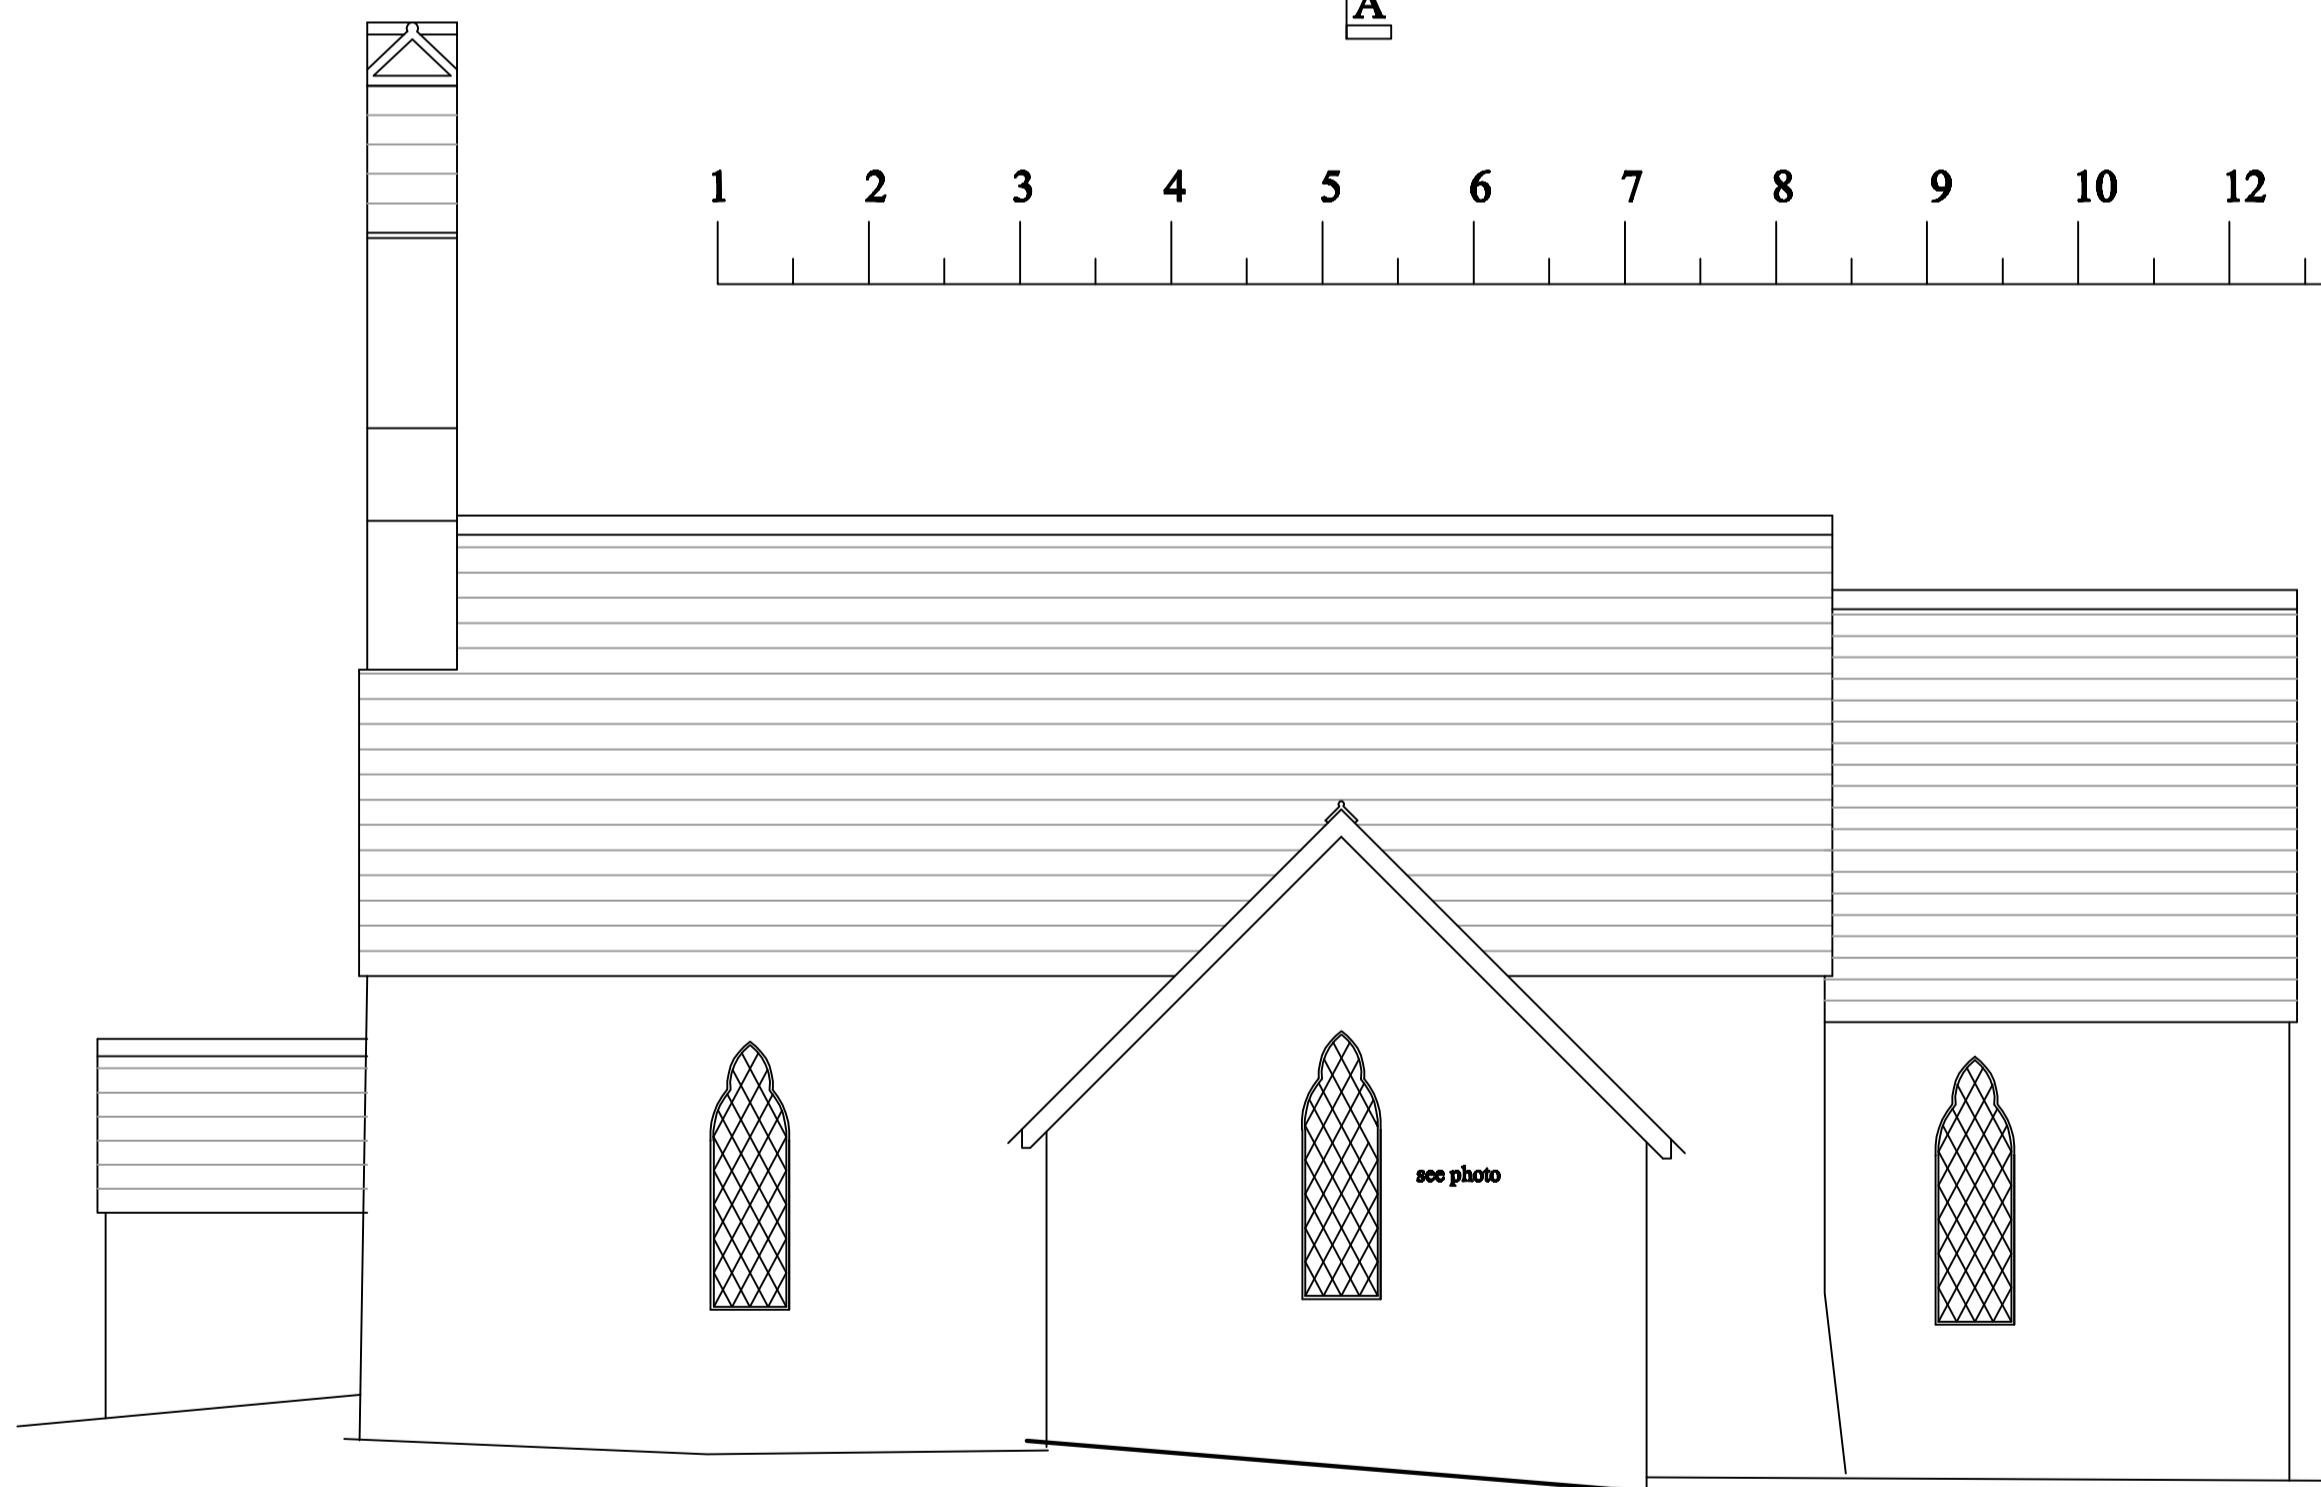

PLAN

NORTH

SOUTH

WEST

EAST

EXISTING PLANS 1:50 A1 landscape
 CASTELL DWYRAN CHURCH, CLYNDERWEN

By kind permission of E Hart, Castell Dwyrán, owner