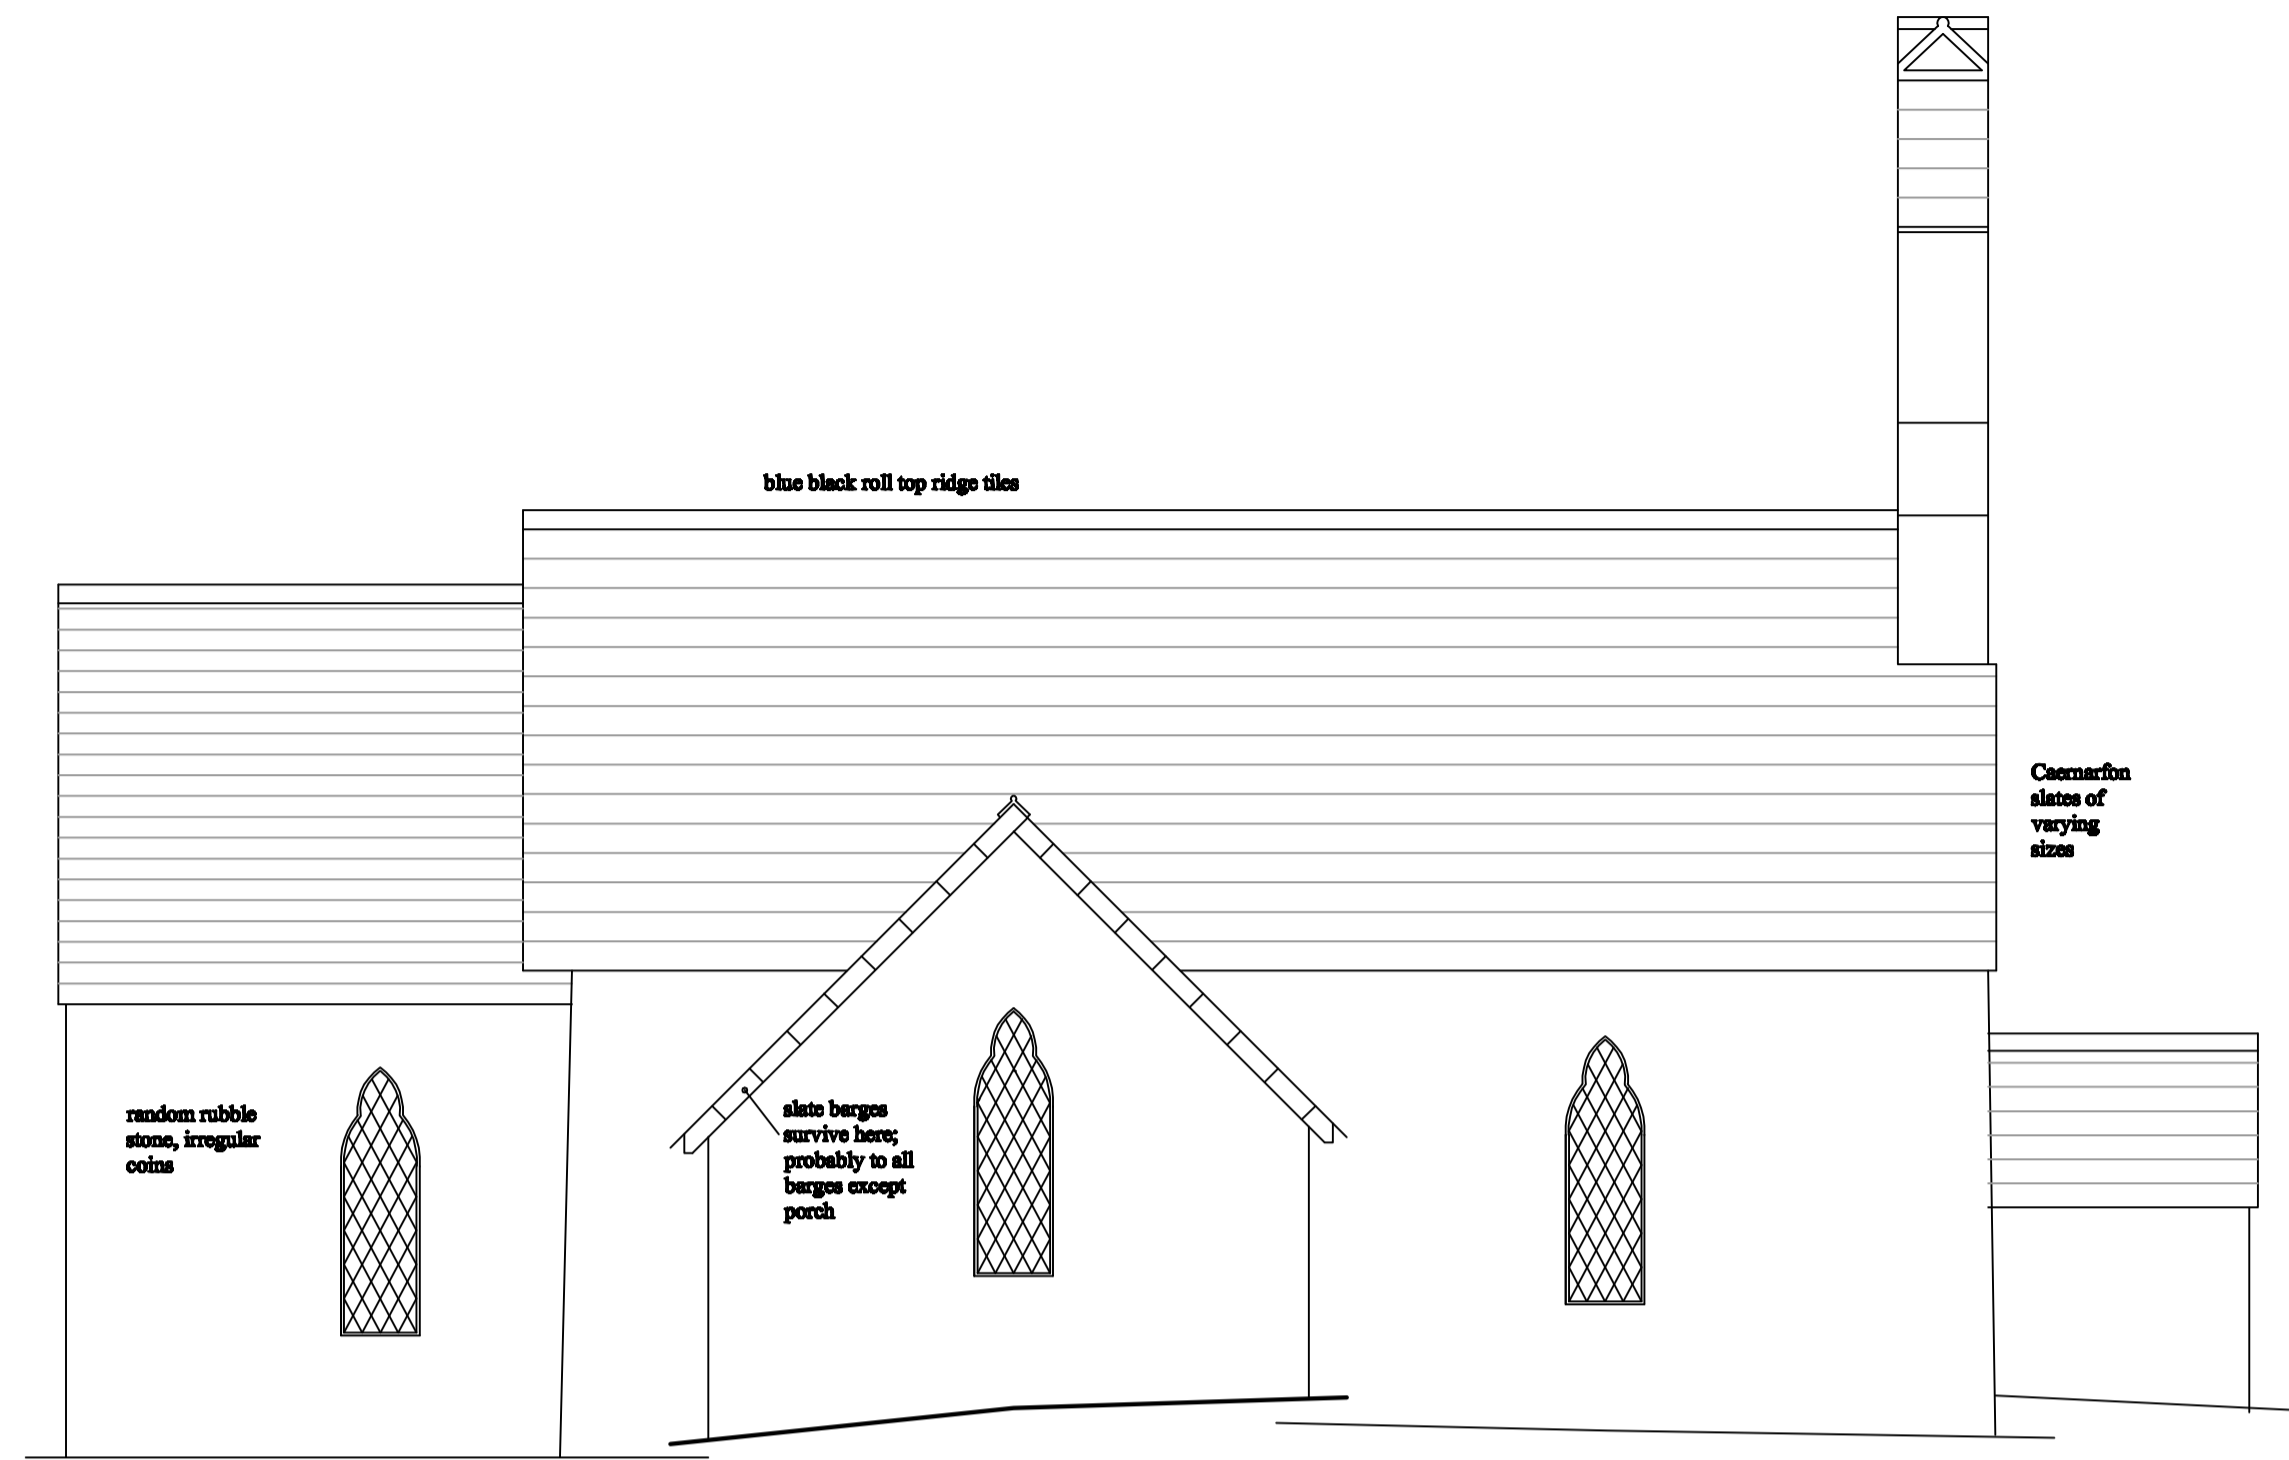

PLAN

NORTH

SOUTH

WEST

EAST

EXISTING PLANS 1:50 A1 landscape
 CASTELL DWYRAN CHURCH, CLYNDERWEN

By kind permission of E Hart, Castell Dwyrán, owner