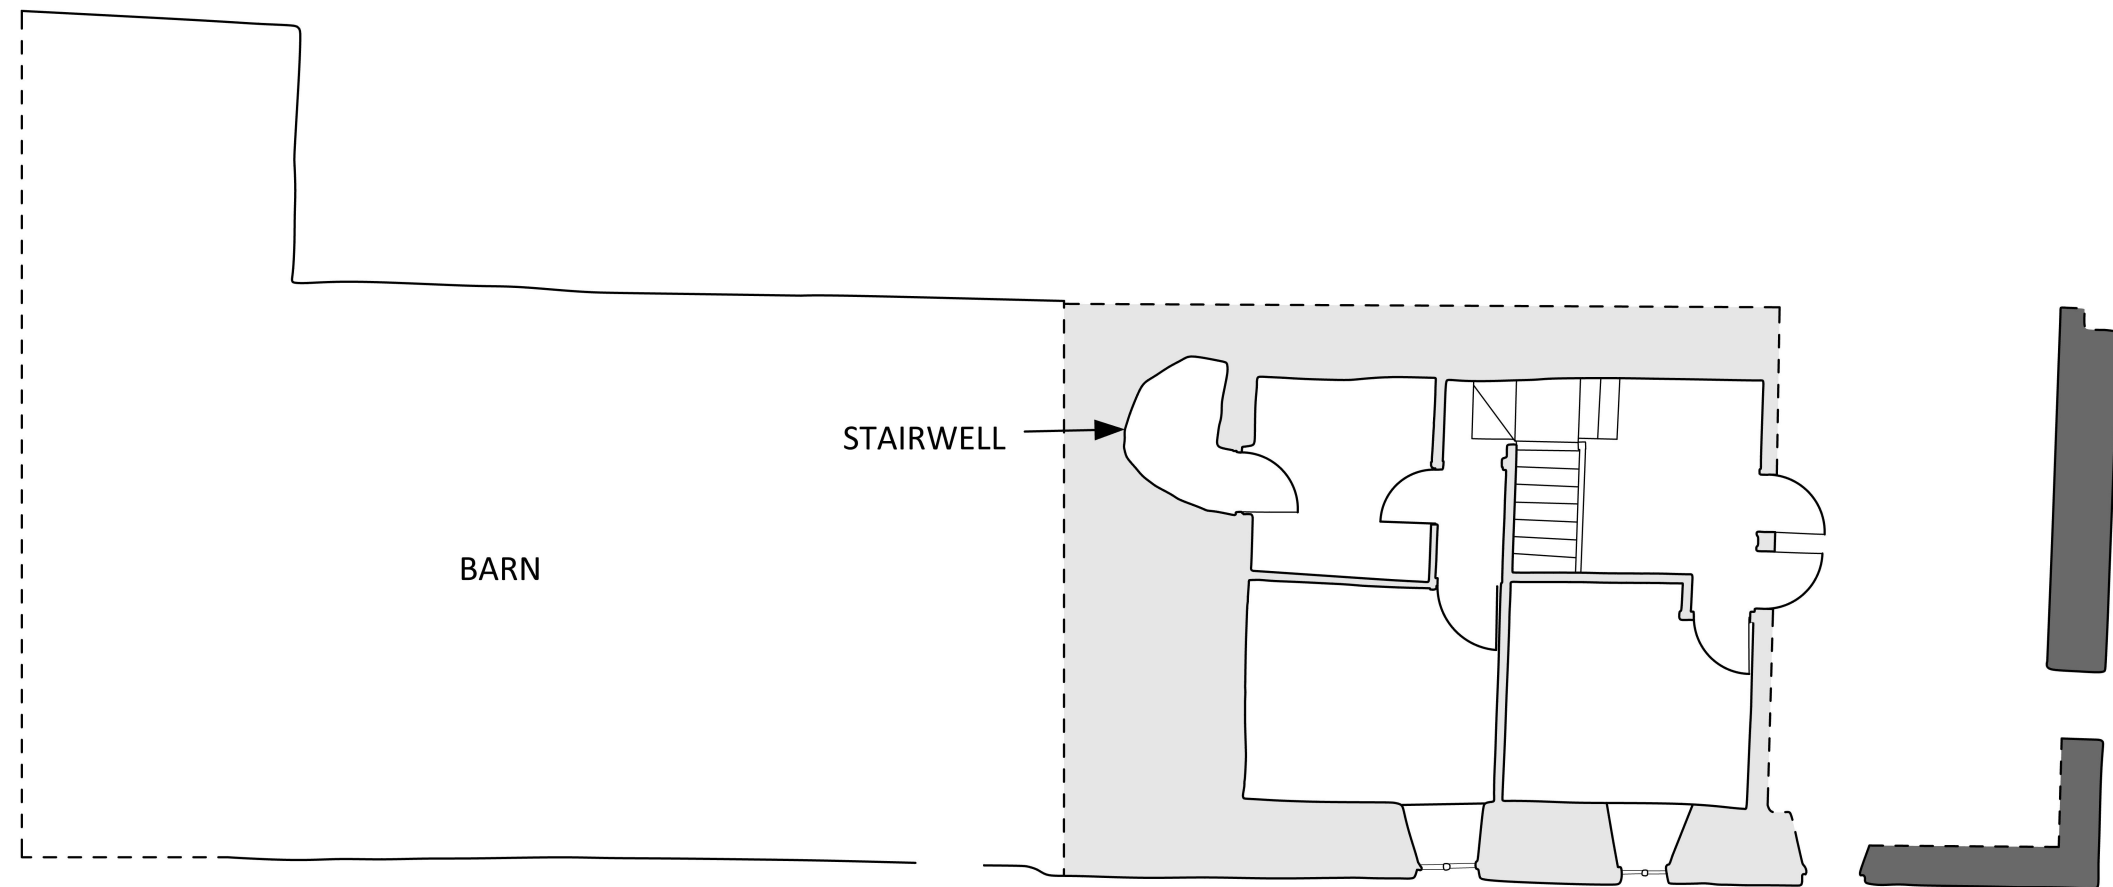

FIRST FLOOR

Comisiwn Brenhinol
Henebion Cymru
Royal Commission on the Ancient
and Historical Monuments of Wales

Noddir gan
Lywodraeth Cymru
Sponsored by
Welsh Government

TYDDYN MAWR
Gwynedd
Grid reference: SH 71550 30290
NPRN: 28793

Drawing 2 of 4
Print scale: 1:100 at A3
Survey method: Terrestrial Laser Scan
Surveyed by: Dr Jayne Kamintzis &
Susan Fielding (28/02/2023)
Drawn by: Dr Jayne Kamintzis
(March 2023)