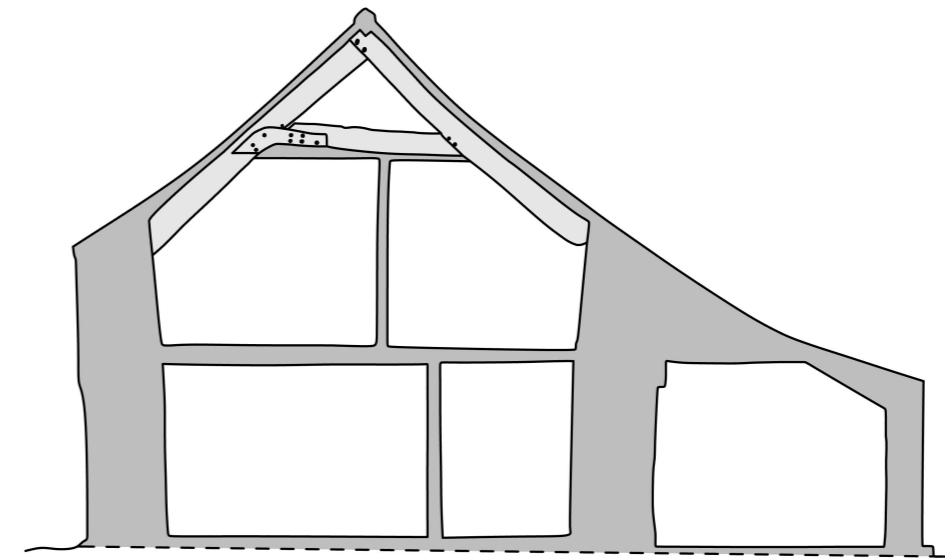

TYDDYN MAWR TRUSSES

WESTERN GABLE TRUSS

INTERIOR TRUSS

Comisiwn Brenhinol
Henebion Cymru
Royal Commission on the Ancient
and Historical Monuments of Wales

TYDDYN MAWR
Gwynedd
Grid reference: SH 71550 30290
NPRN: 28793

Drawing 4 of 4
Print scale: 1:100 at A3
Survey method: Terrestrial Laser Scan
Surveyed by: Dr Jayne Kamintzis &
Susan Fielding (28/02/2023)
Drawn by: Dr Jayne Kamintzis
(March 2023)