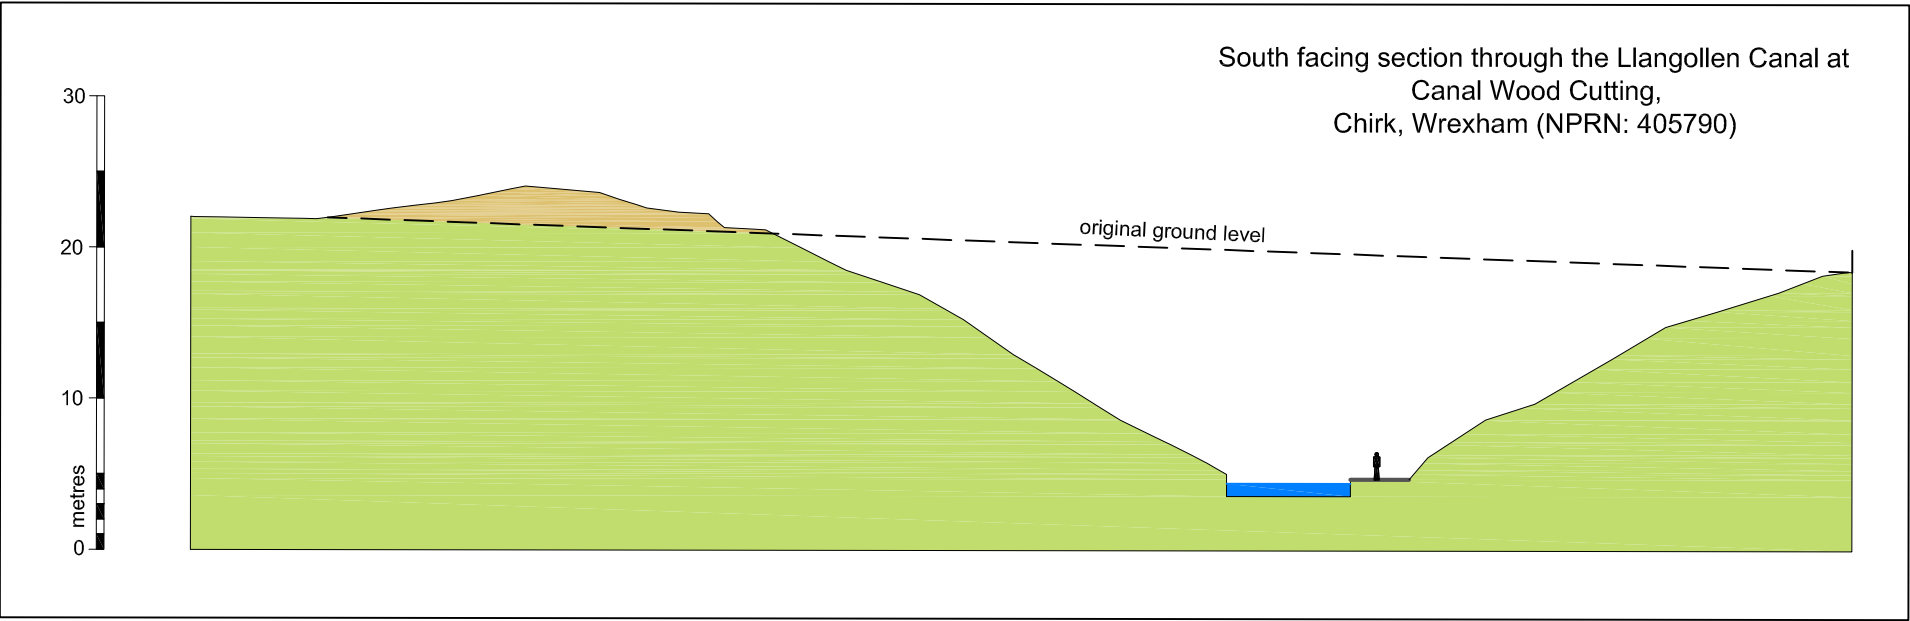

South facing section through the Llangollen Canal at
Canal Wood Cutting,
Chirk, Wrexham (NPRN: 405790)

Survey Date: June 2007 (printed Dec 2007 at 1:500 scale)
Survey Staff: LB