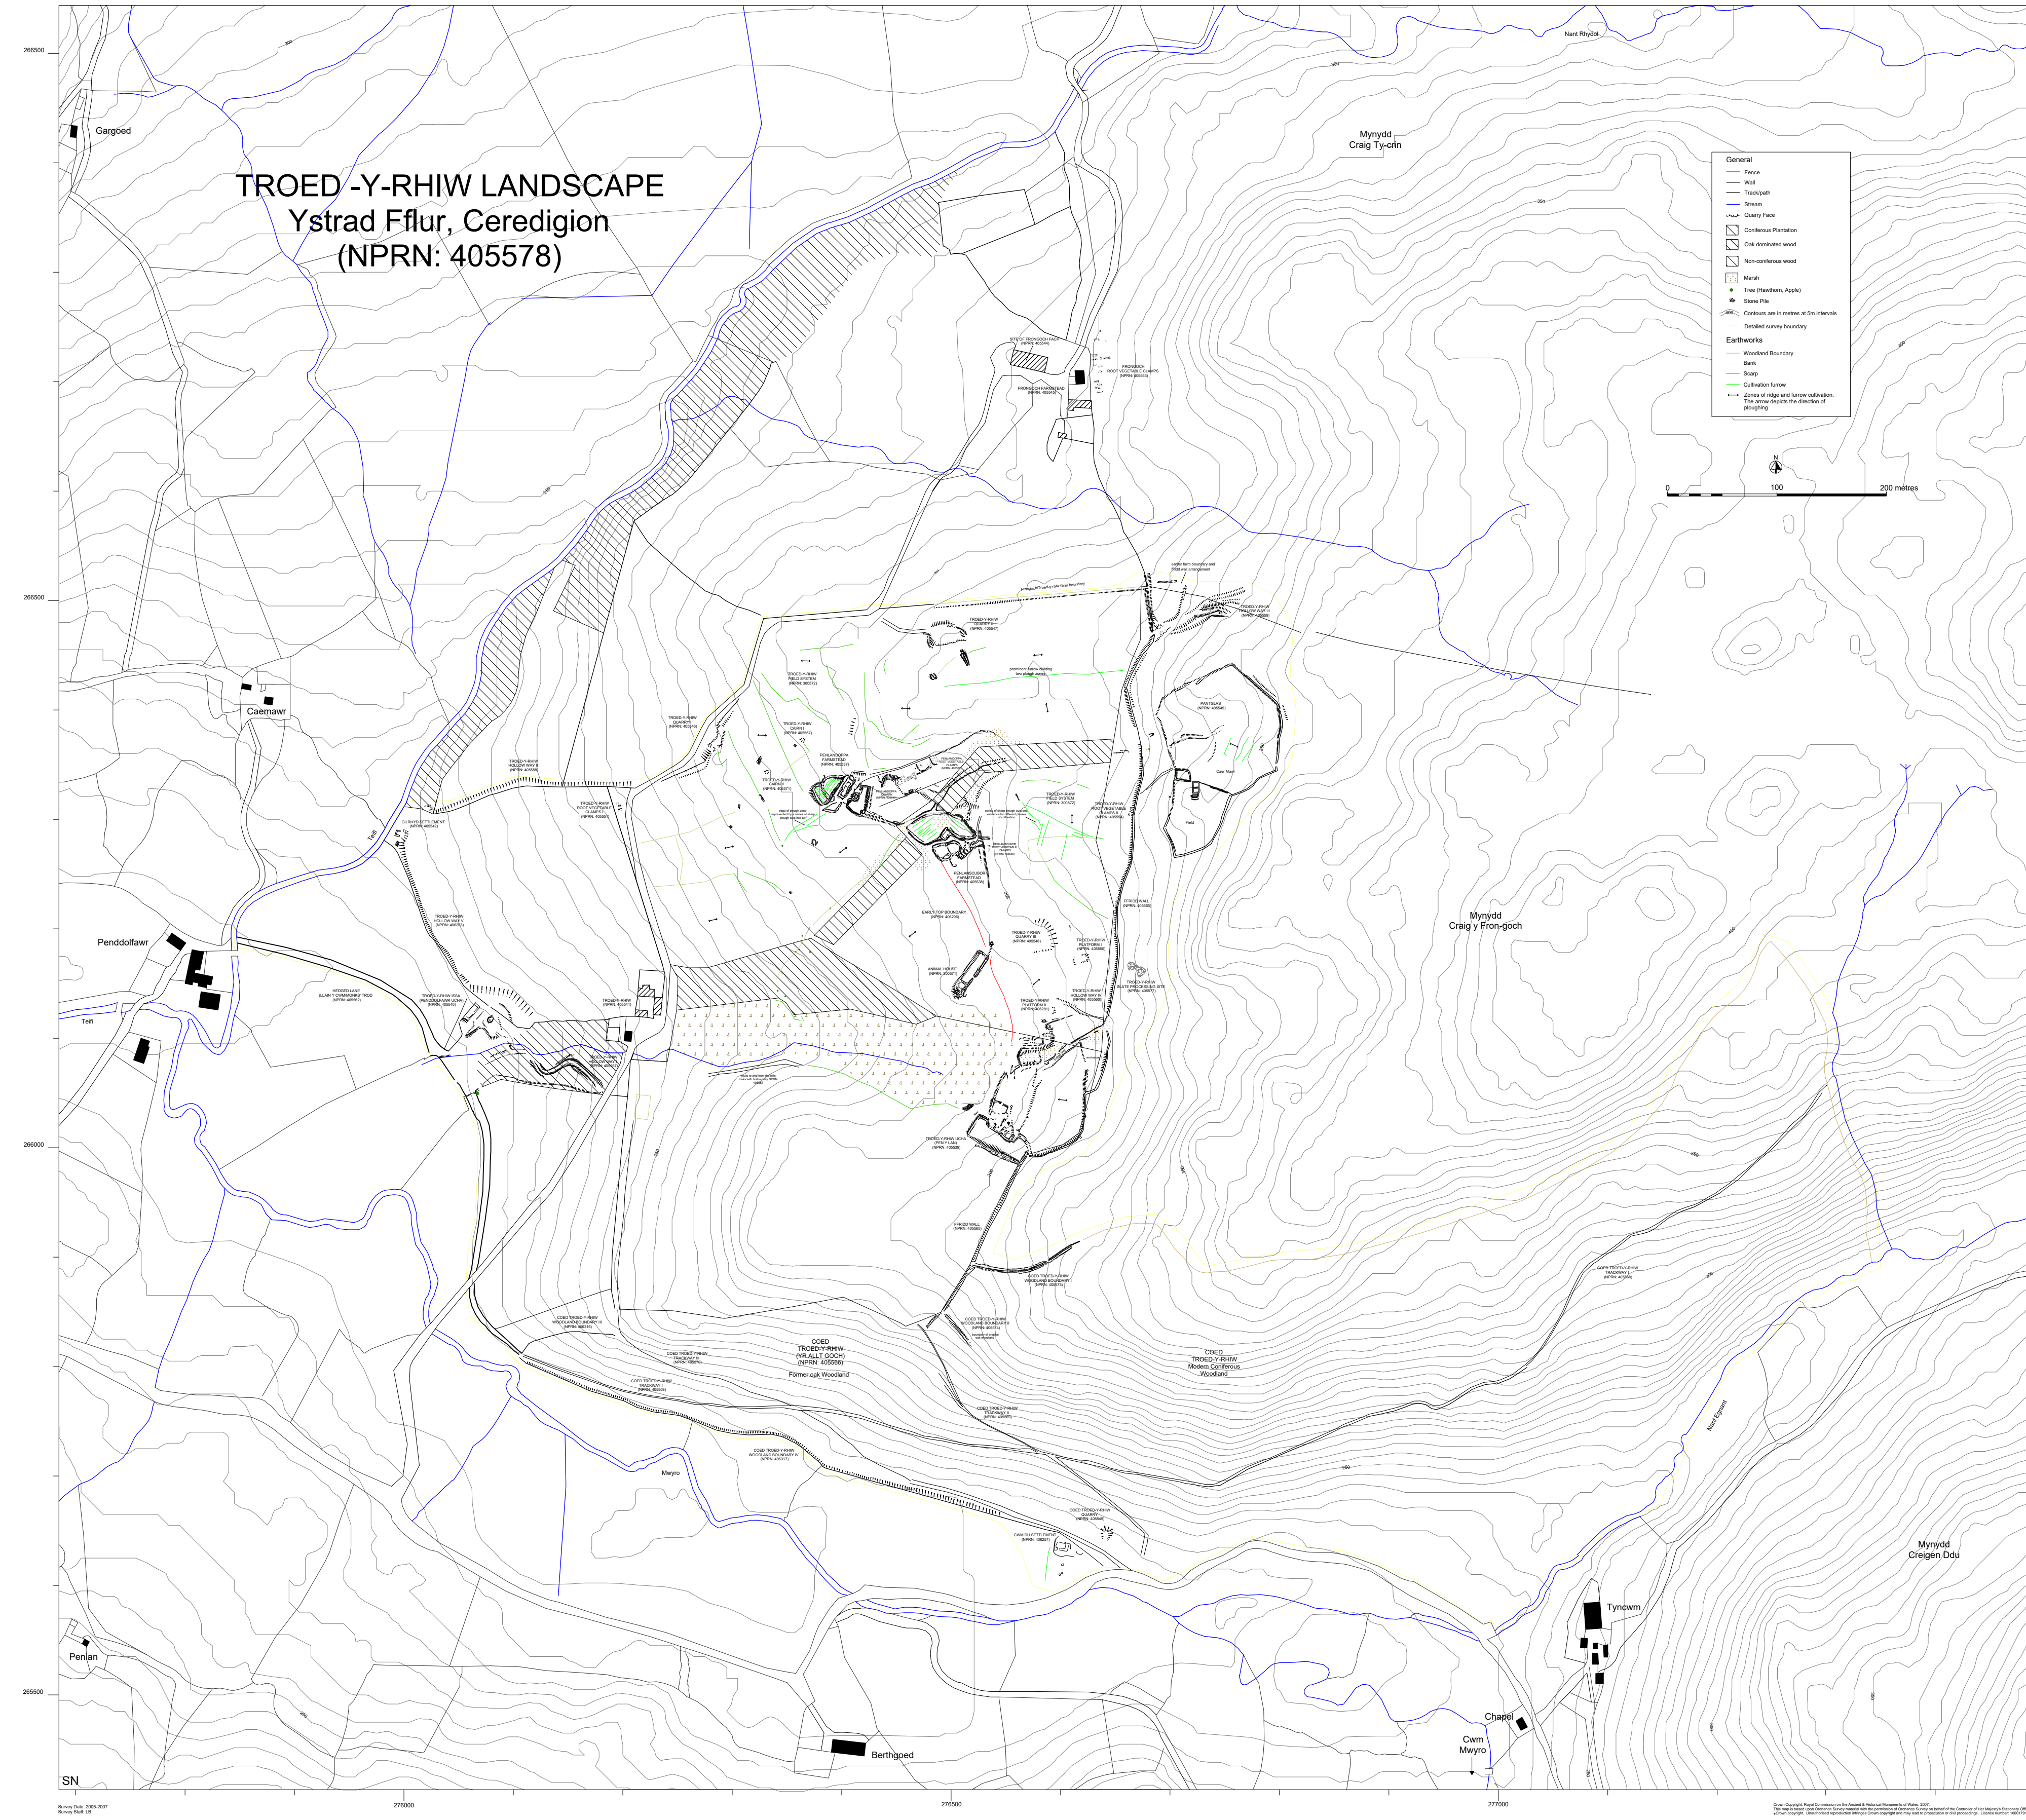

TROED -Y-RHIW LANDSCAPE
Ystrad Fflur, Ceredigion
(NPRN: 405578)