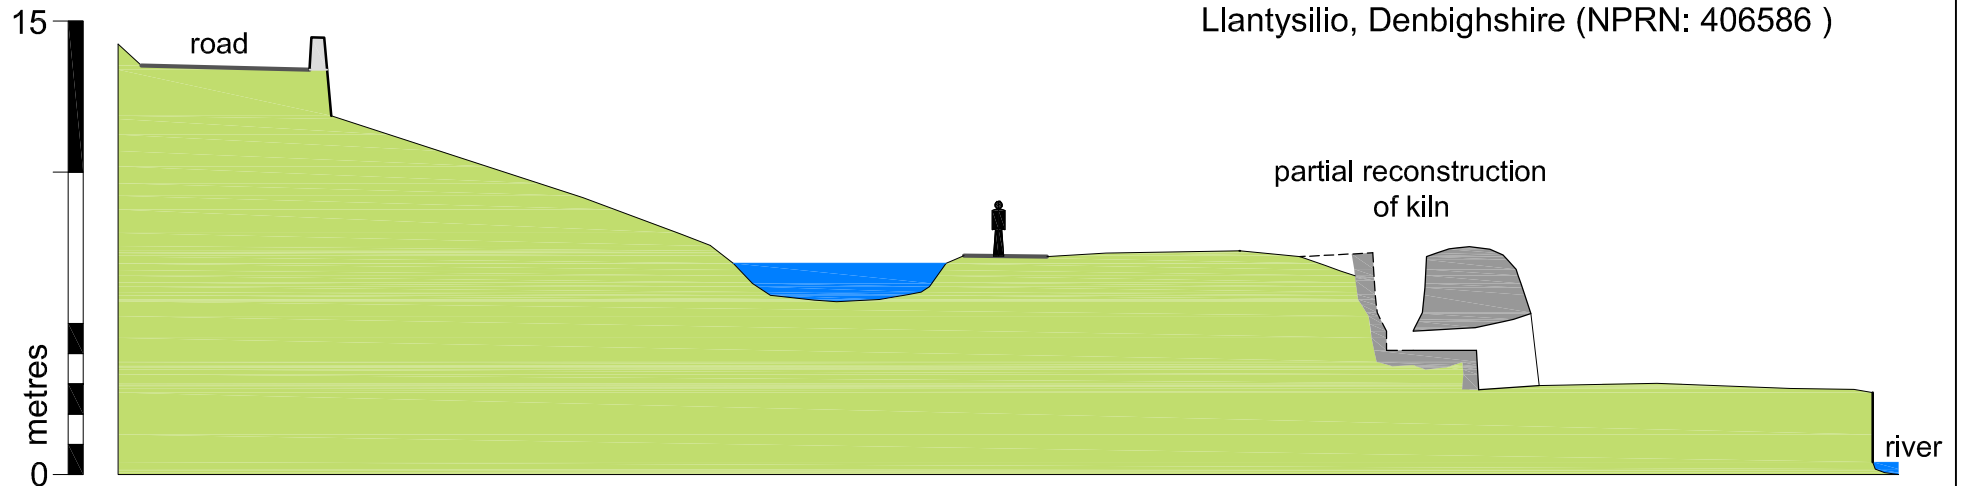

West facing section through the Llangollen Canal at
the Ty-Craig Limekilns,
Llantysilio, Denbighshire (NPRN: 406586)

Survey Date: July 2007 (printed Dec. 2007 at 1:250 scale)

Survey Staff: LB