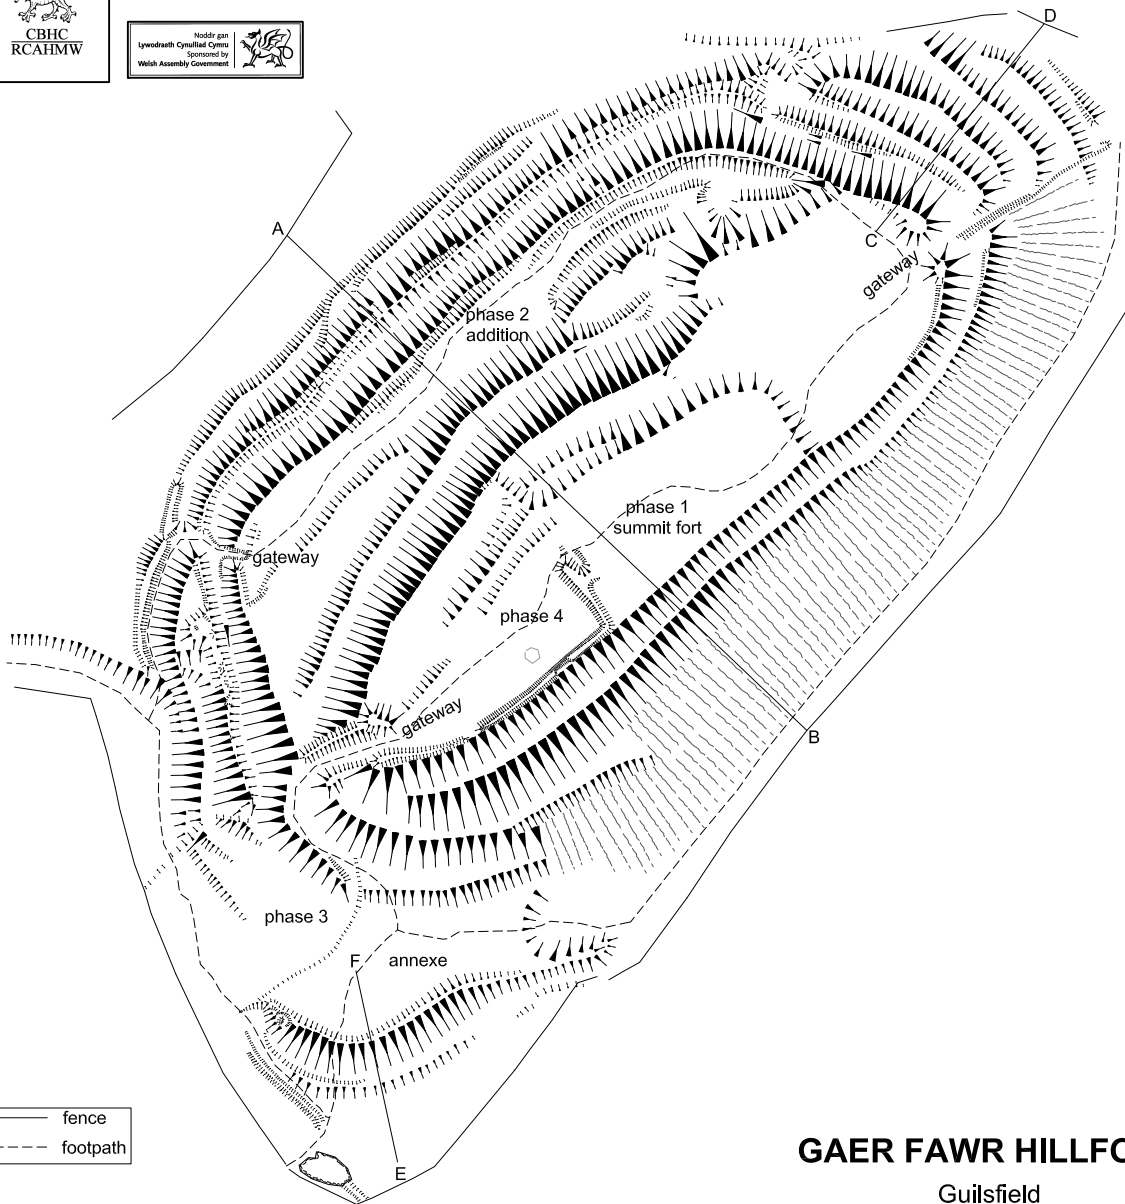

Noddi gan
Llywodraeth Cymru
Sponsored by
Welsh Assembly Government

— fence
- - - footpath

0 50 100 metres

GAER FAWR HILLFORT

Guilfield

(SJ 22415 13020)

(NPRN: 306997; SAM: MG006)