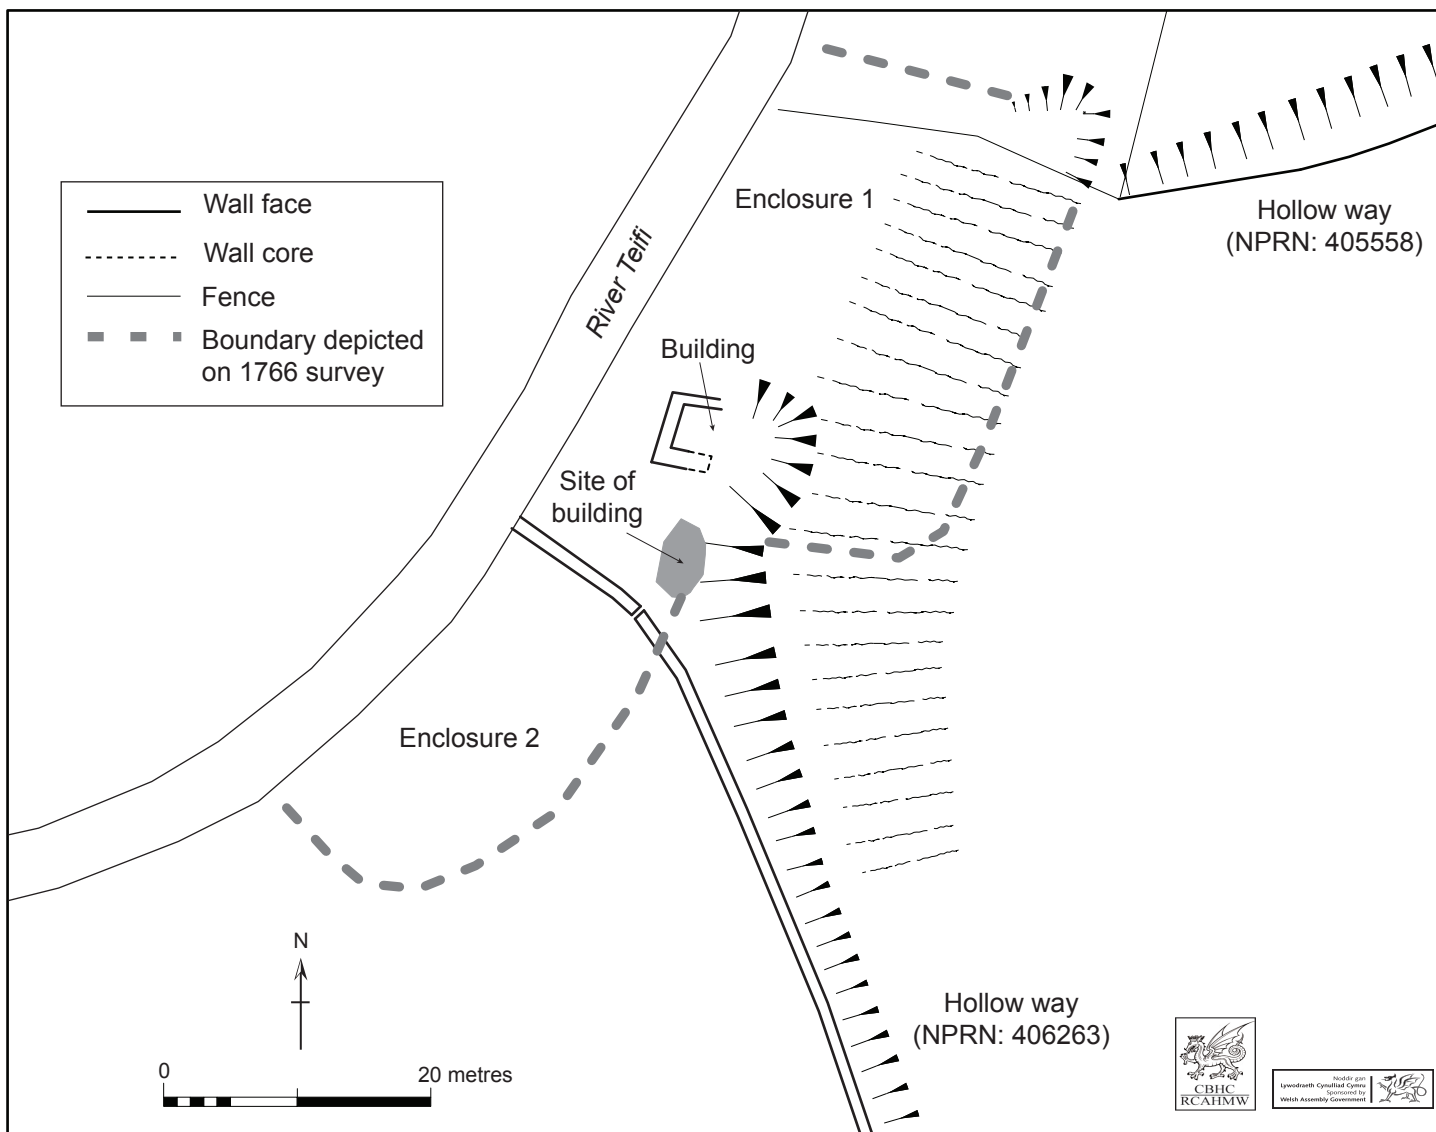

# GILRHVD SETTLEMENT

Troed-y-rhiw, Ystrad Fflur, Ceredigion (SN 7599 6628)  
(NPRN: 405542)

Survey Date: Nov 2006  
Survey Staff: Louise Barker

Crown Copyright: Royal Commission on Ancient & Historical Monuments of Wales, 2007.  
Hawffraint y Goron: Comisiwn Brenhinol Henebion Cymru, 2007.