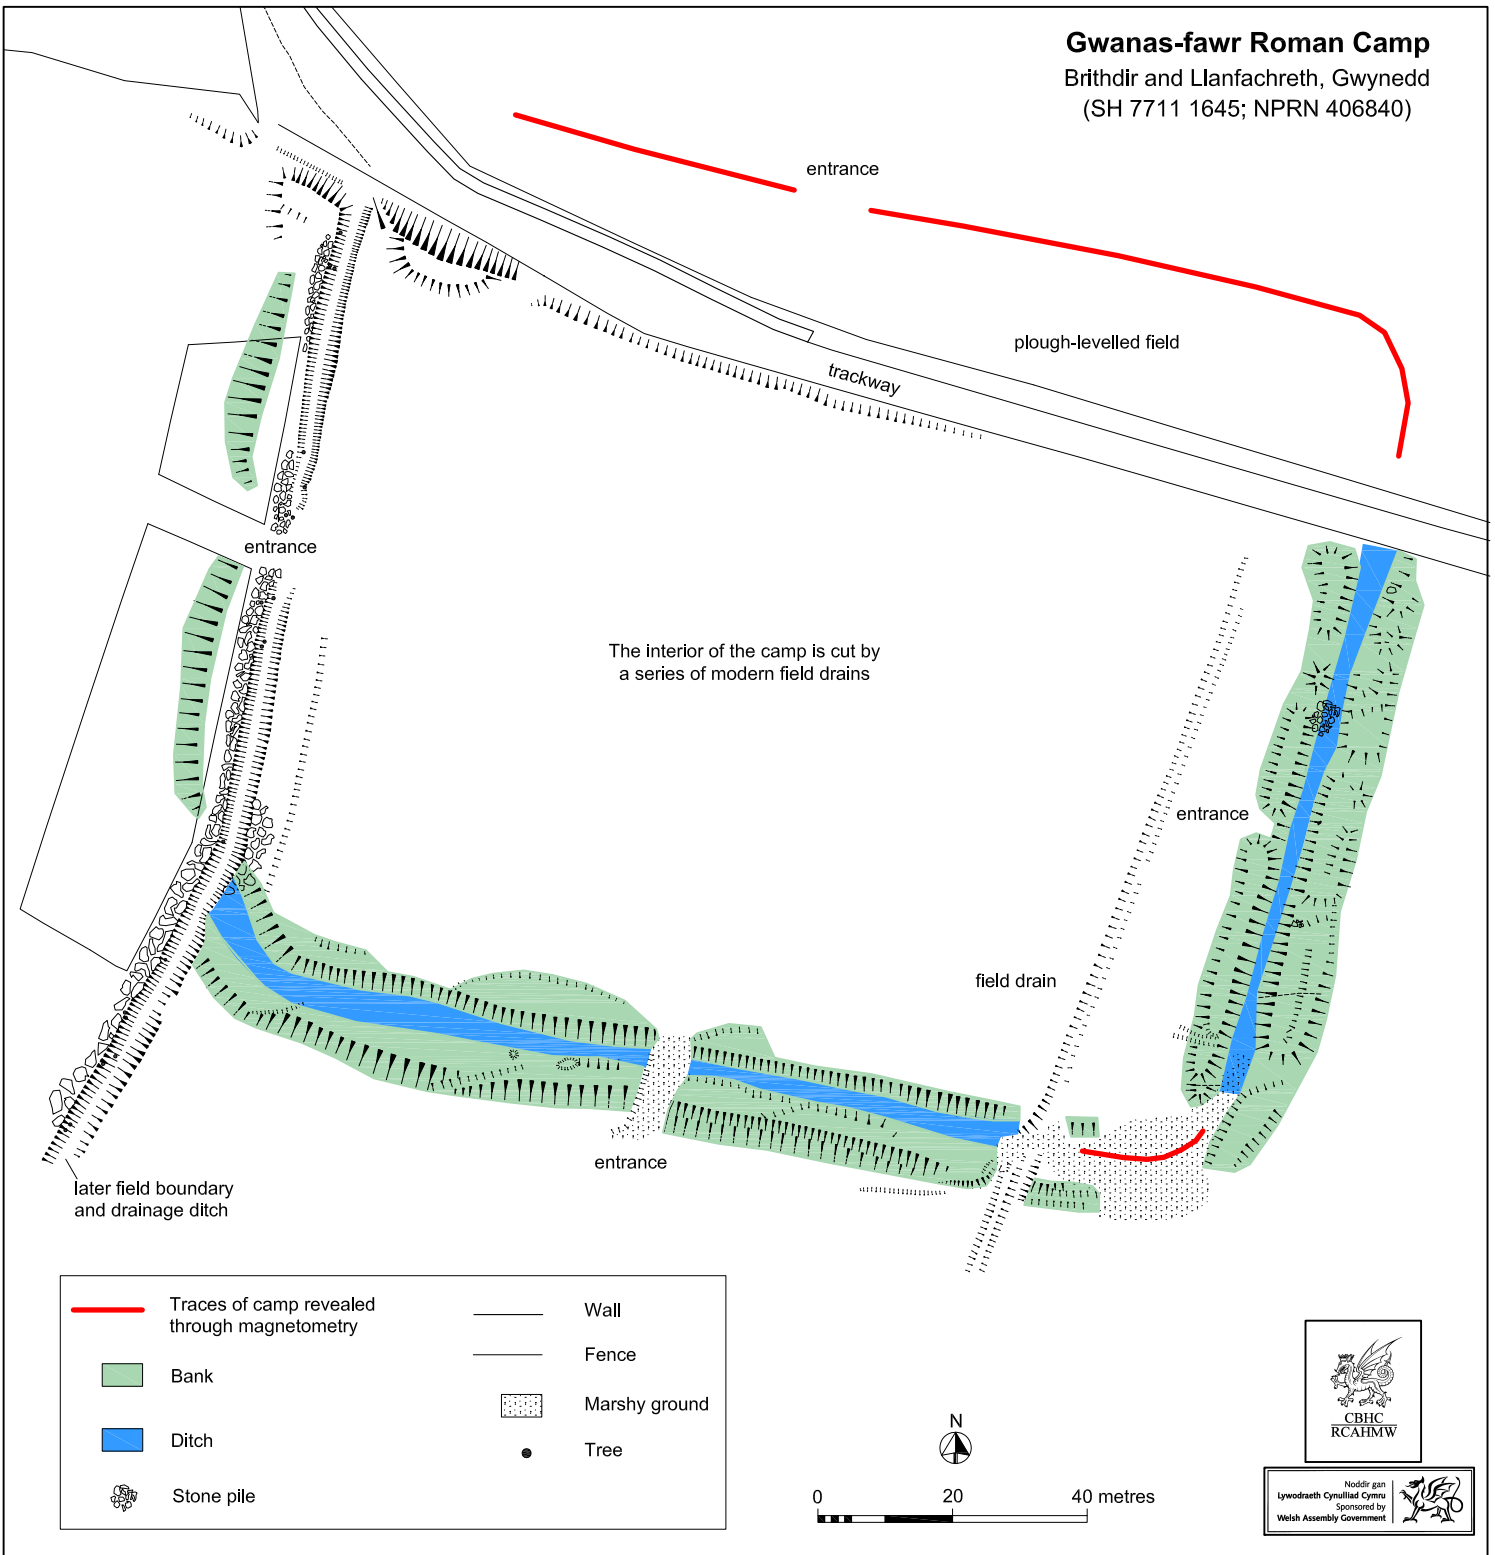

Gwanas-fawr Roman Camp
 Brithdir and Llanfachreth, Gwynedd
 (SH 7711 1645; NPRN 406840)

Survey Date: Feb 2008
 Survey Staff: LB

Crown Copyright, Royal Commission on the Ancient & Historical Monuments of Wales, (2008).
 Hawlfraint y Goron, Comisiwn Brenhinol Henebion Cymru, (2008).